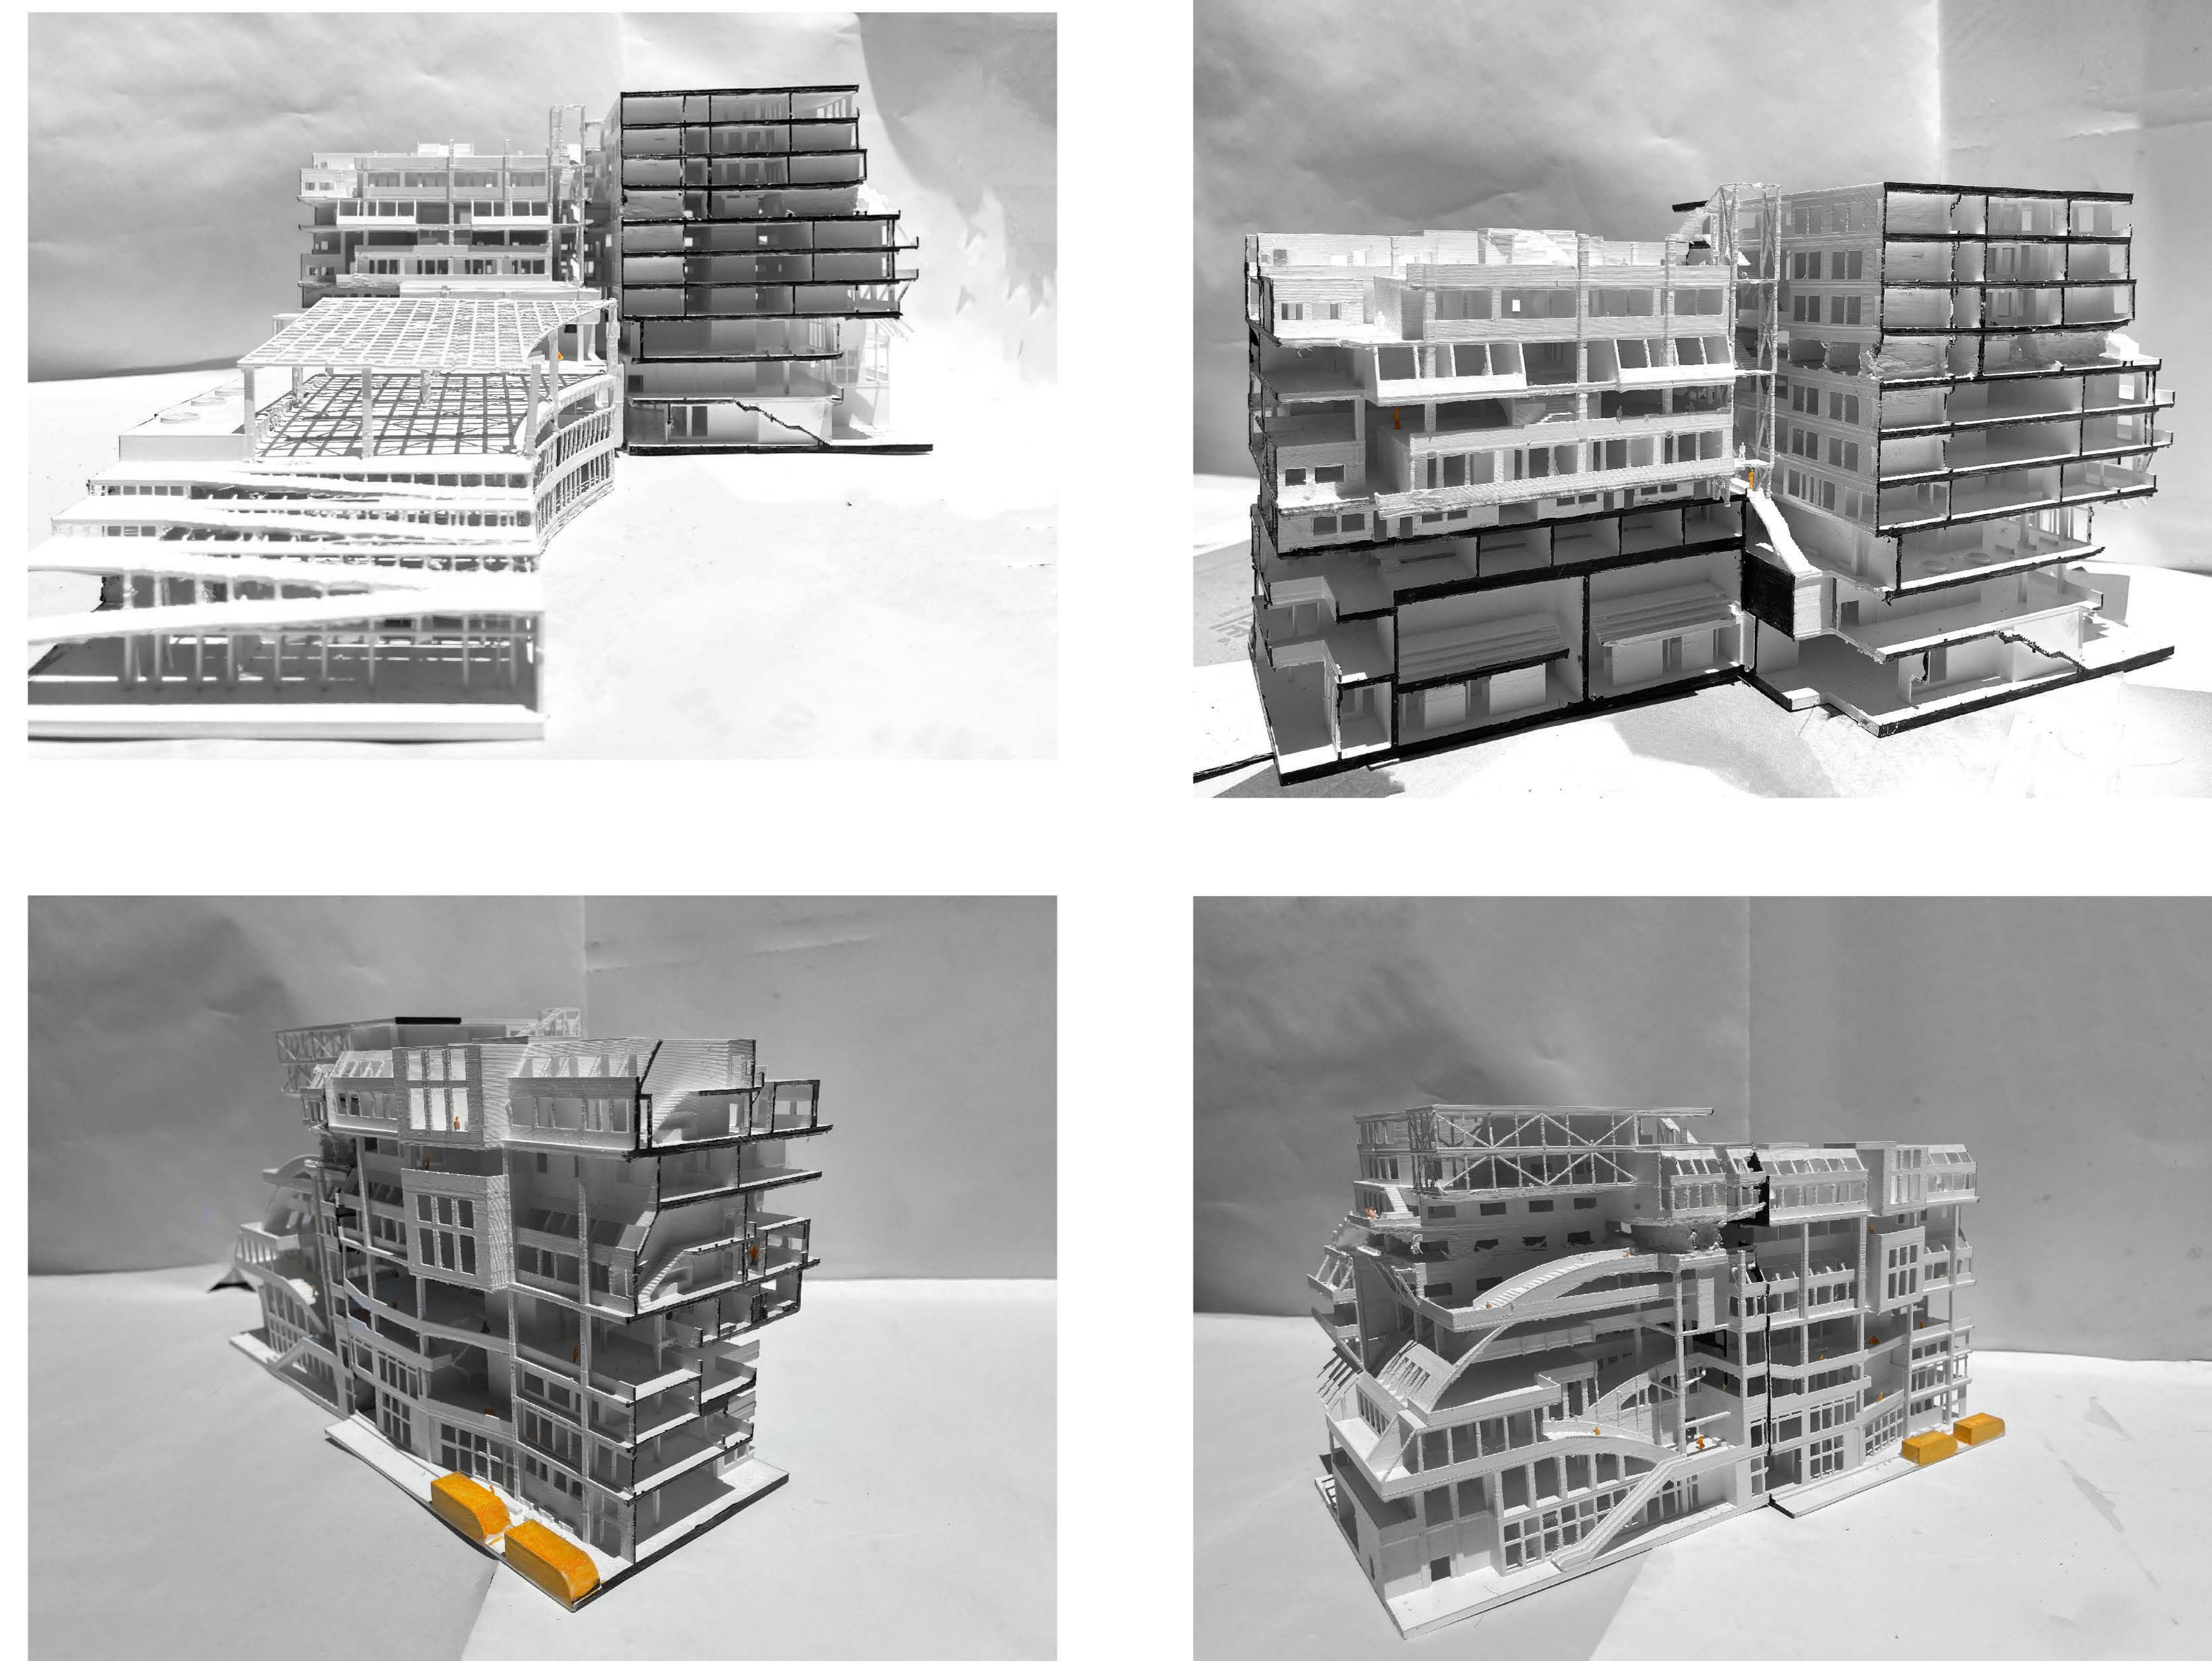

Manuever

Previous Processes

1/16 Physical Model

The Alcove

Indents
Multi Level Experiences
Courtyard Gatherings

Ground Floor

3rd Floor

S West Lake Ave

W 7th St

5th Floor

6th Floor

South West Facing Elevation

North East Facing Elevation

South West Facing Section

West South Facing Elevation

East West Facing Elevation

West South Facing Elevation