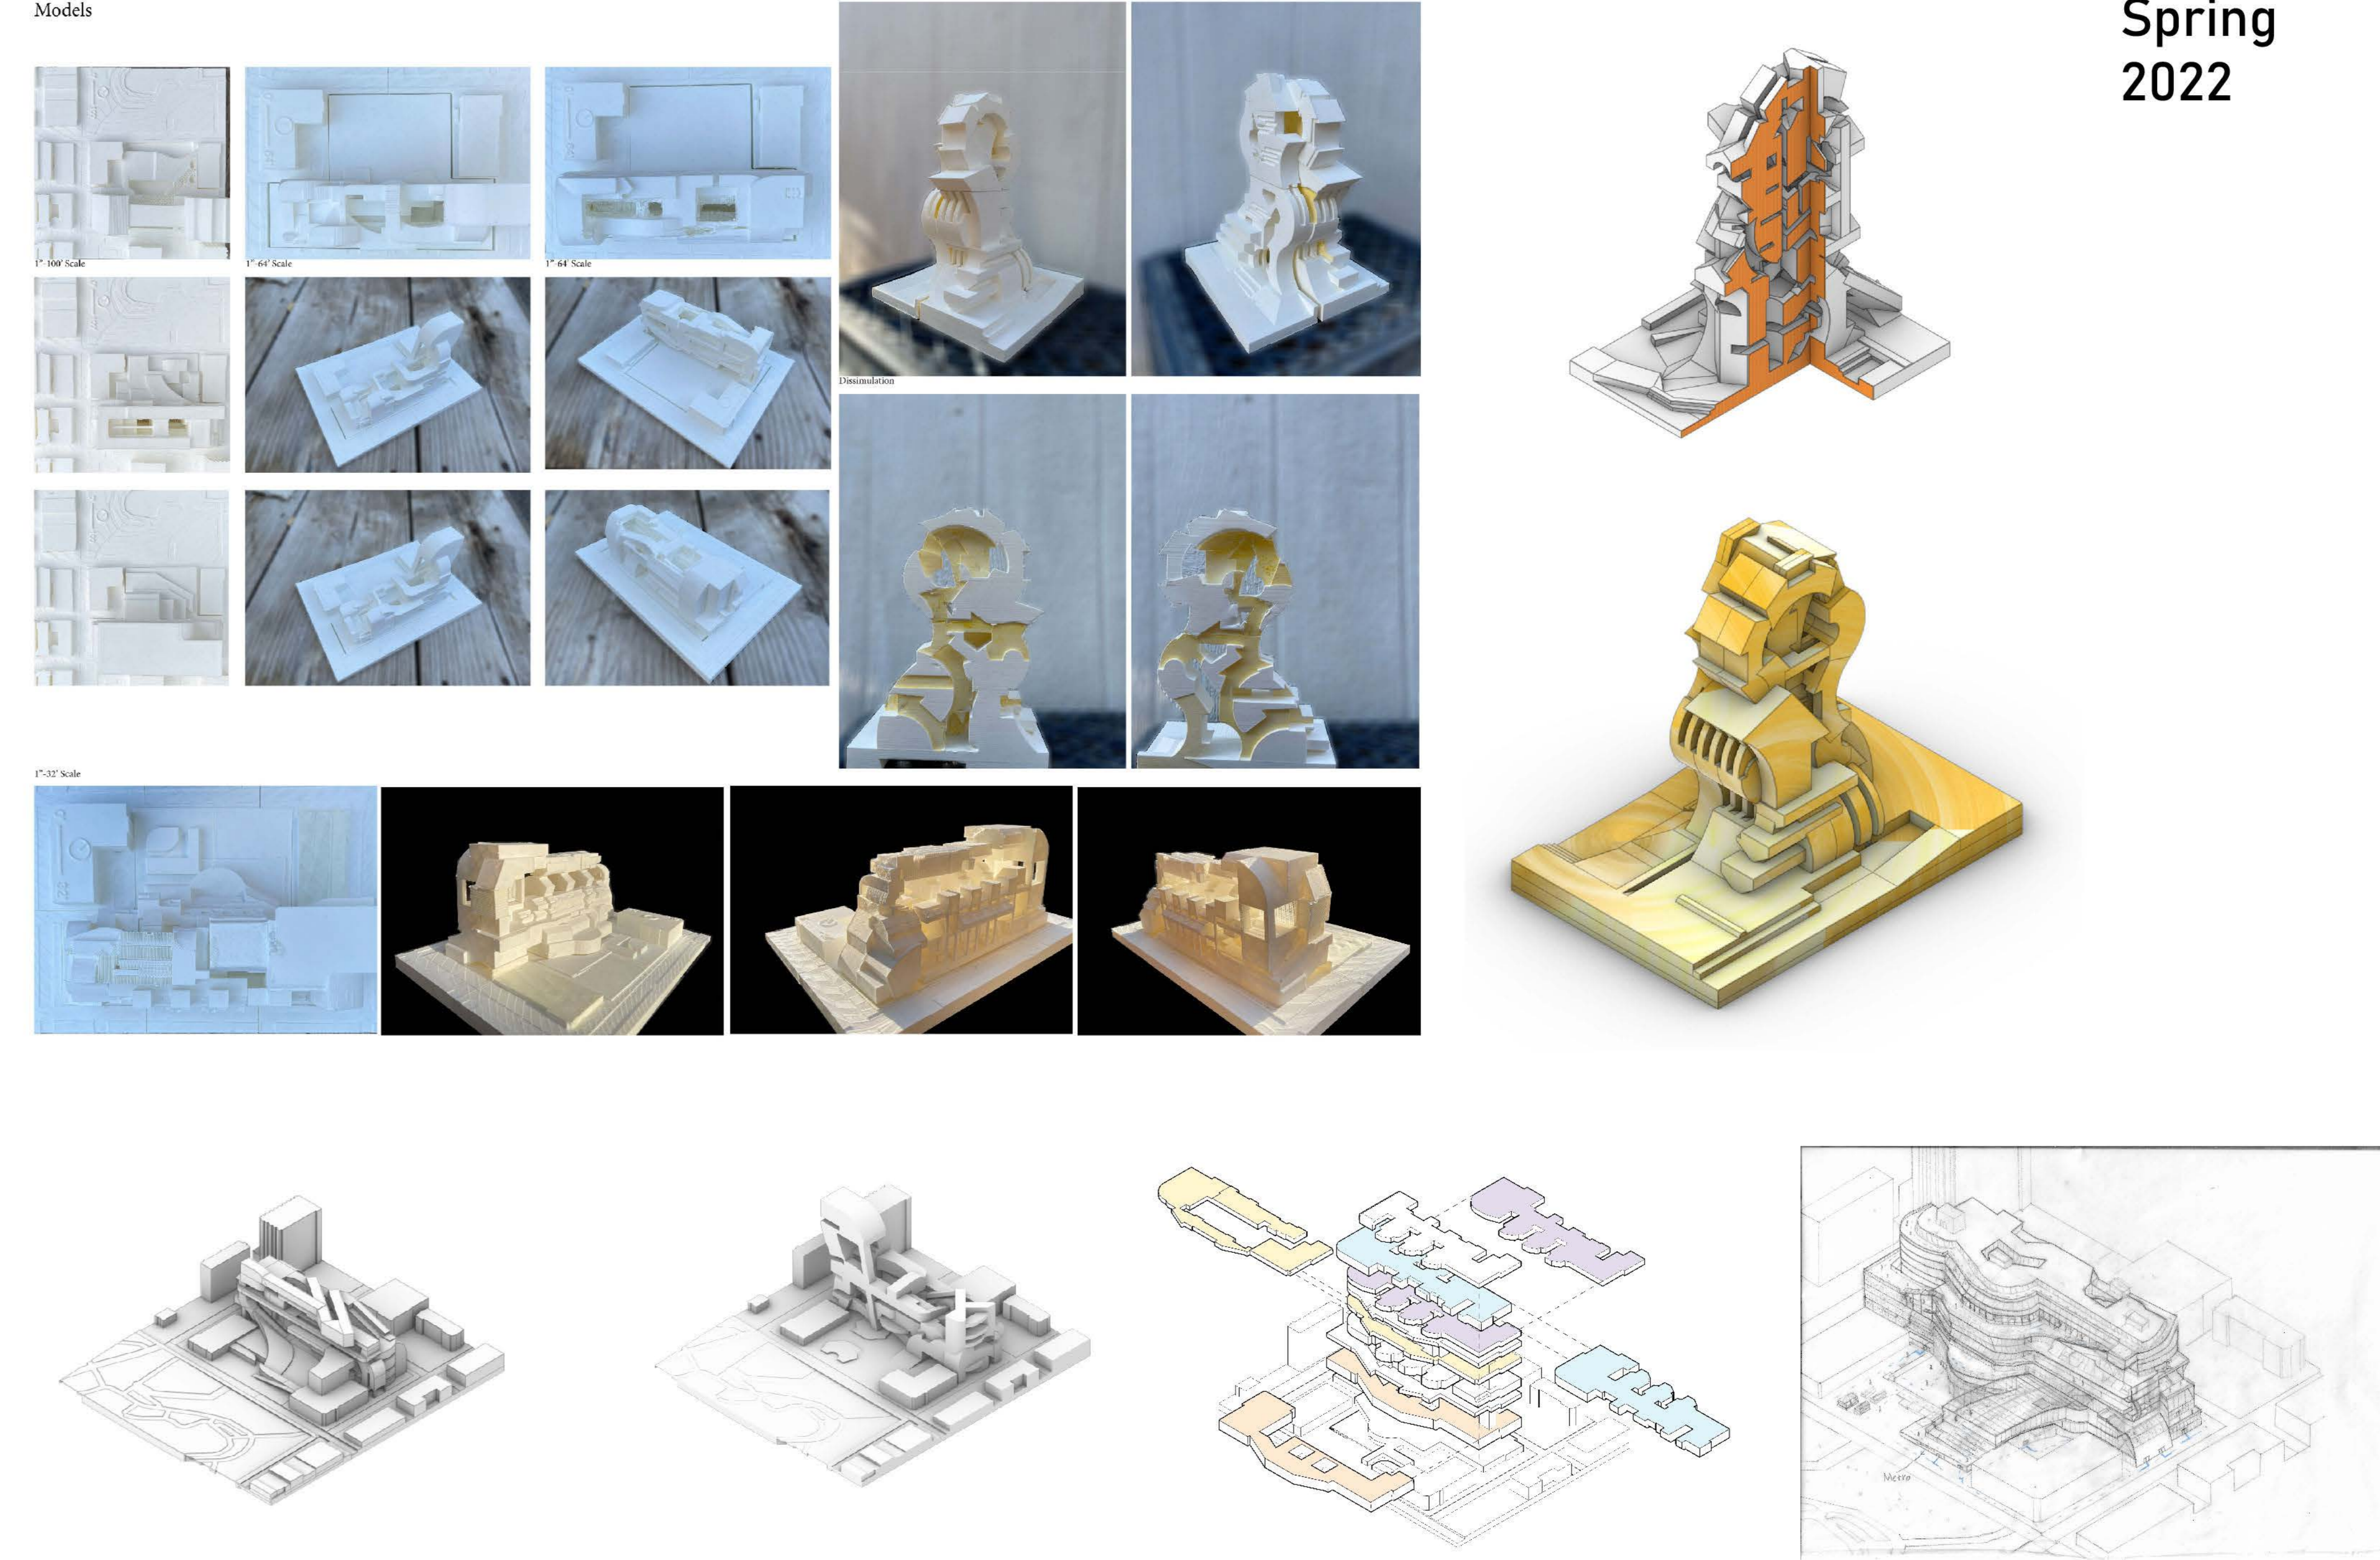

Manuever

Previous Processes

1/16 Physical Model

The Alcove

Indents
Multi Level Experiences
Courtyard Gatherings

Ground Floor

3rd Floor

S West Lake Ave

W 7th St

5th Floor

6th Floor

South West Facing Elevation

North East Facing Elevation

South West Facing Section

West South Facing Elevation

East West Facing Elevation

West South Facing Elevation