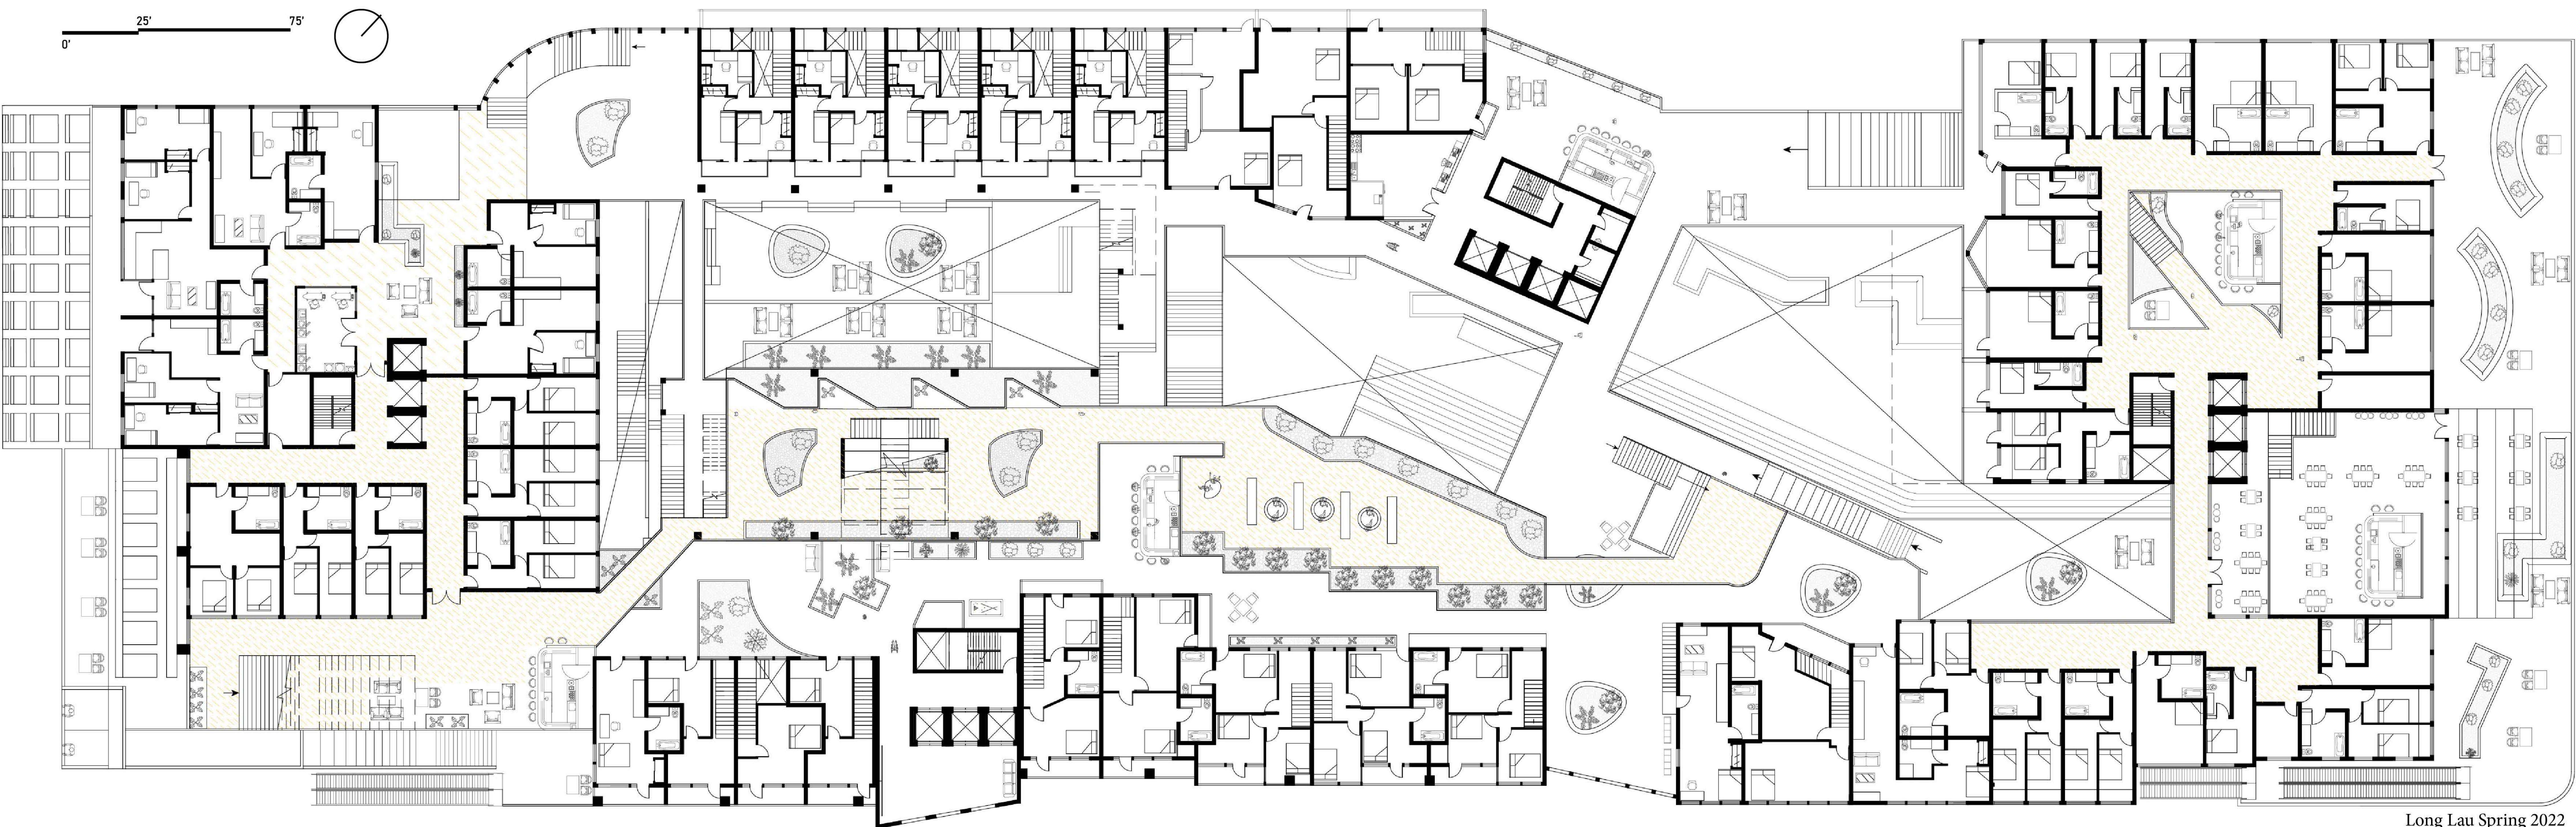

Manuever

Previous Processes

1/16 Physical Model

The Alcove

Indents
Multi Level Experiences
Courtyard Gatherings

Ground Floor

3rd Floor

S West Lake Ave

W 7th St

5th Floor

6th Floor

South West Facing Elevation

North East Facing Elevation

South West Facing Section

West South Facing Elevation

East West Facing Elevation

West South Facing Elevation