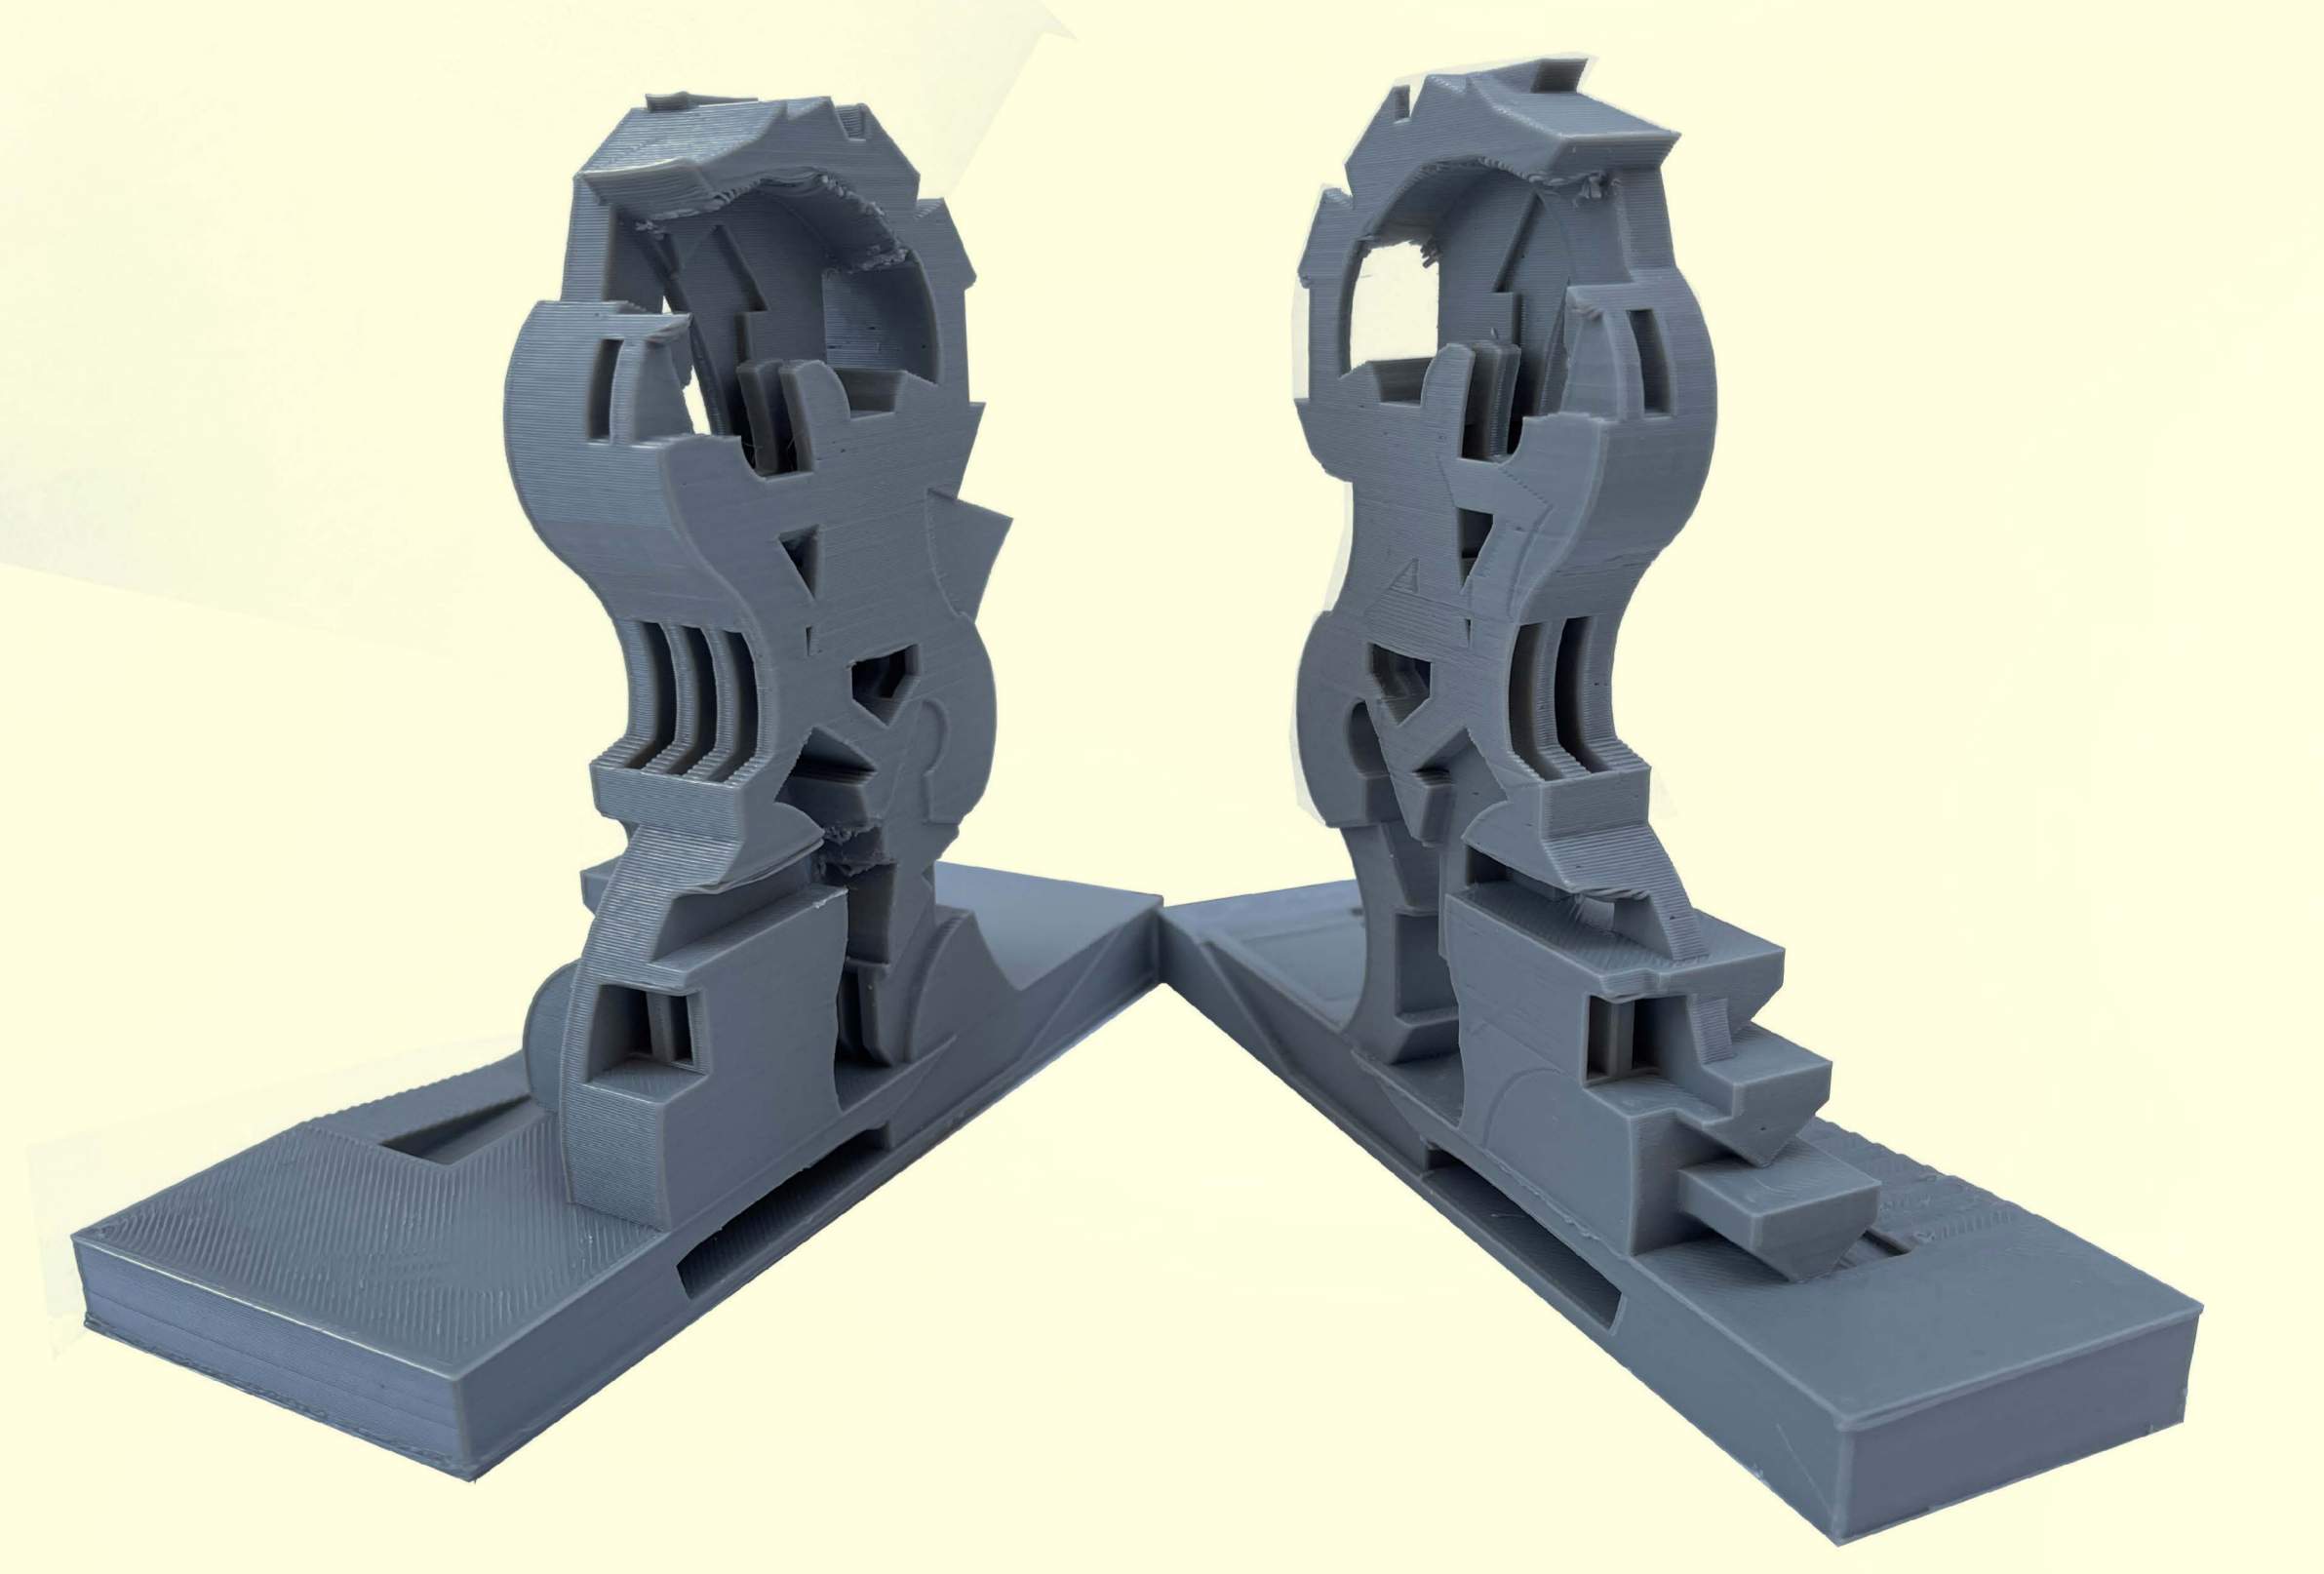

Manuever

Previous Processes

1/16 Physical Model

The Alcove

Indents
Multi Level Experiences
Courtyard Gatherings

Ground Floor

3rd Floor

S West Lake Ave

W 7th St

5th Floor

6th Floor

South West Facing Elevation

North East Facing Elevation

South West Facing Section

West South Facing Elevation

East West Facing Elevation

West South Facing Elevation