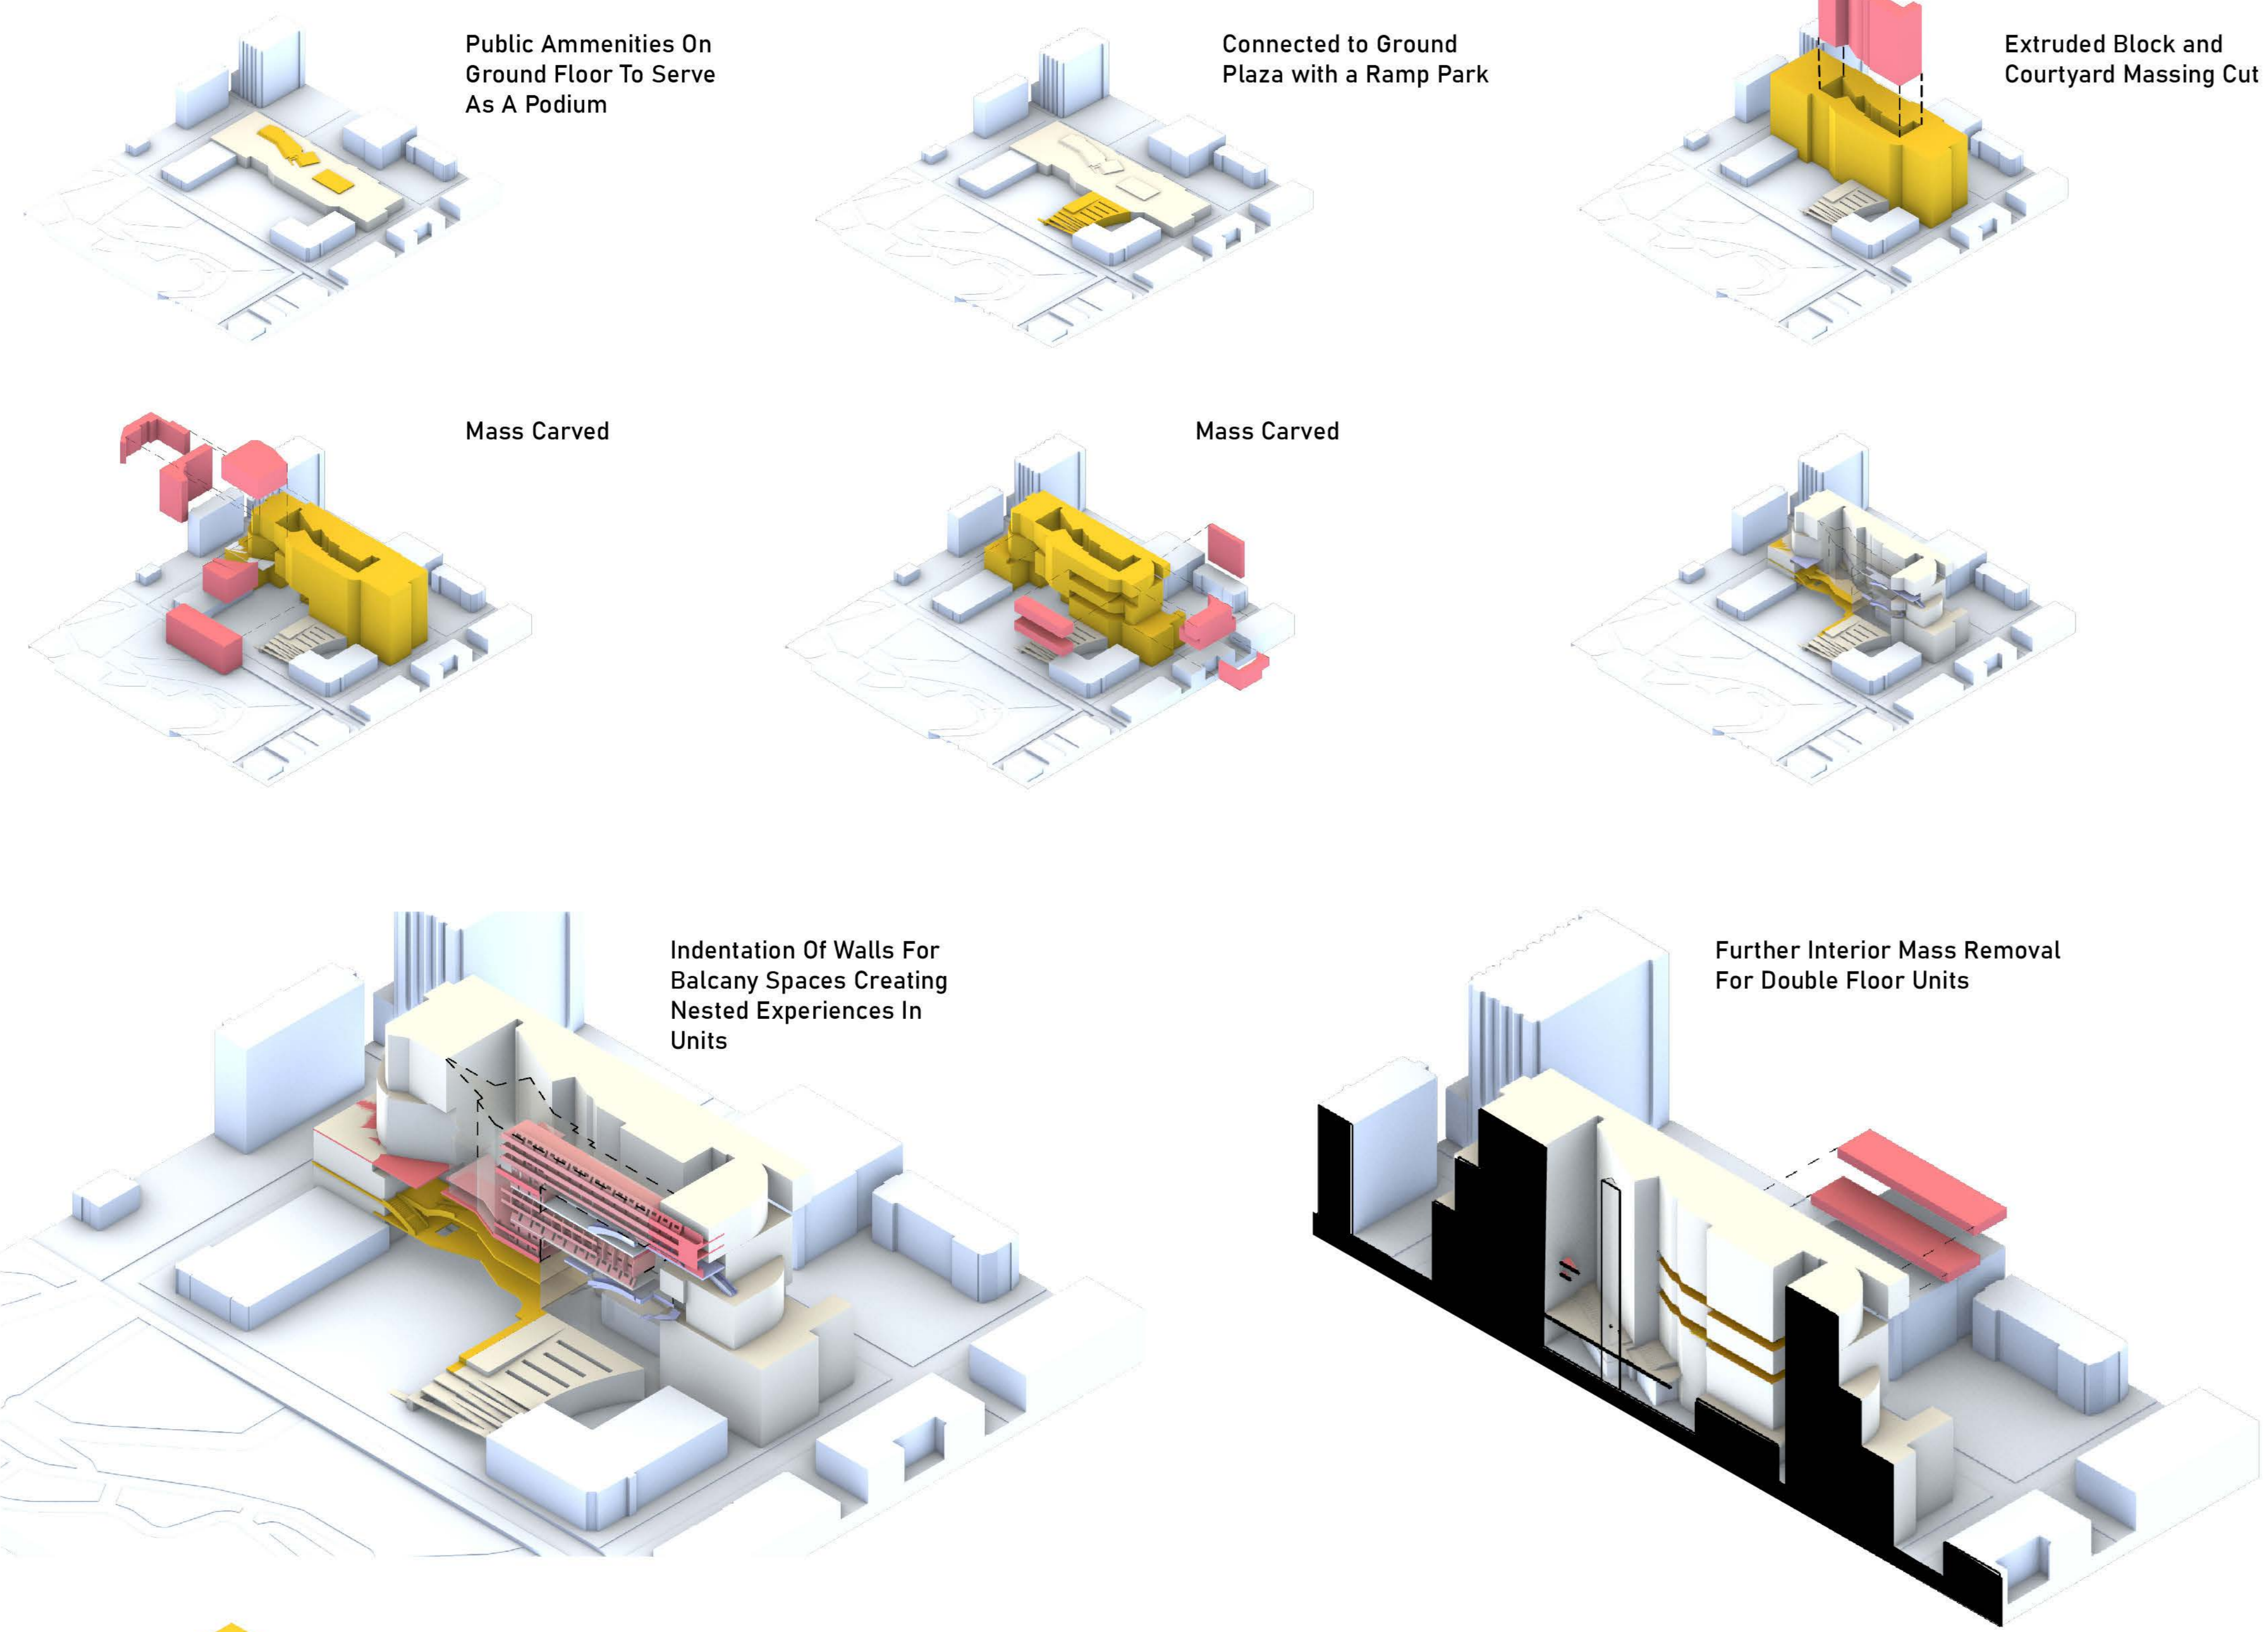

Manuever

Previous Processes

1/16 Physical Model

The Alcove

Indents
Multi Level Experiences
Courtyard Gatherings

Ground Floor

3rd Floor

S West Lake Ave

W 7th St

5th Floor

6th Floor

South West Facing Elevation

North East Facing Elevation

South West Facing Section

West South Facing Elevation

East West Facing Elevation

West South Facing Elevation