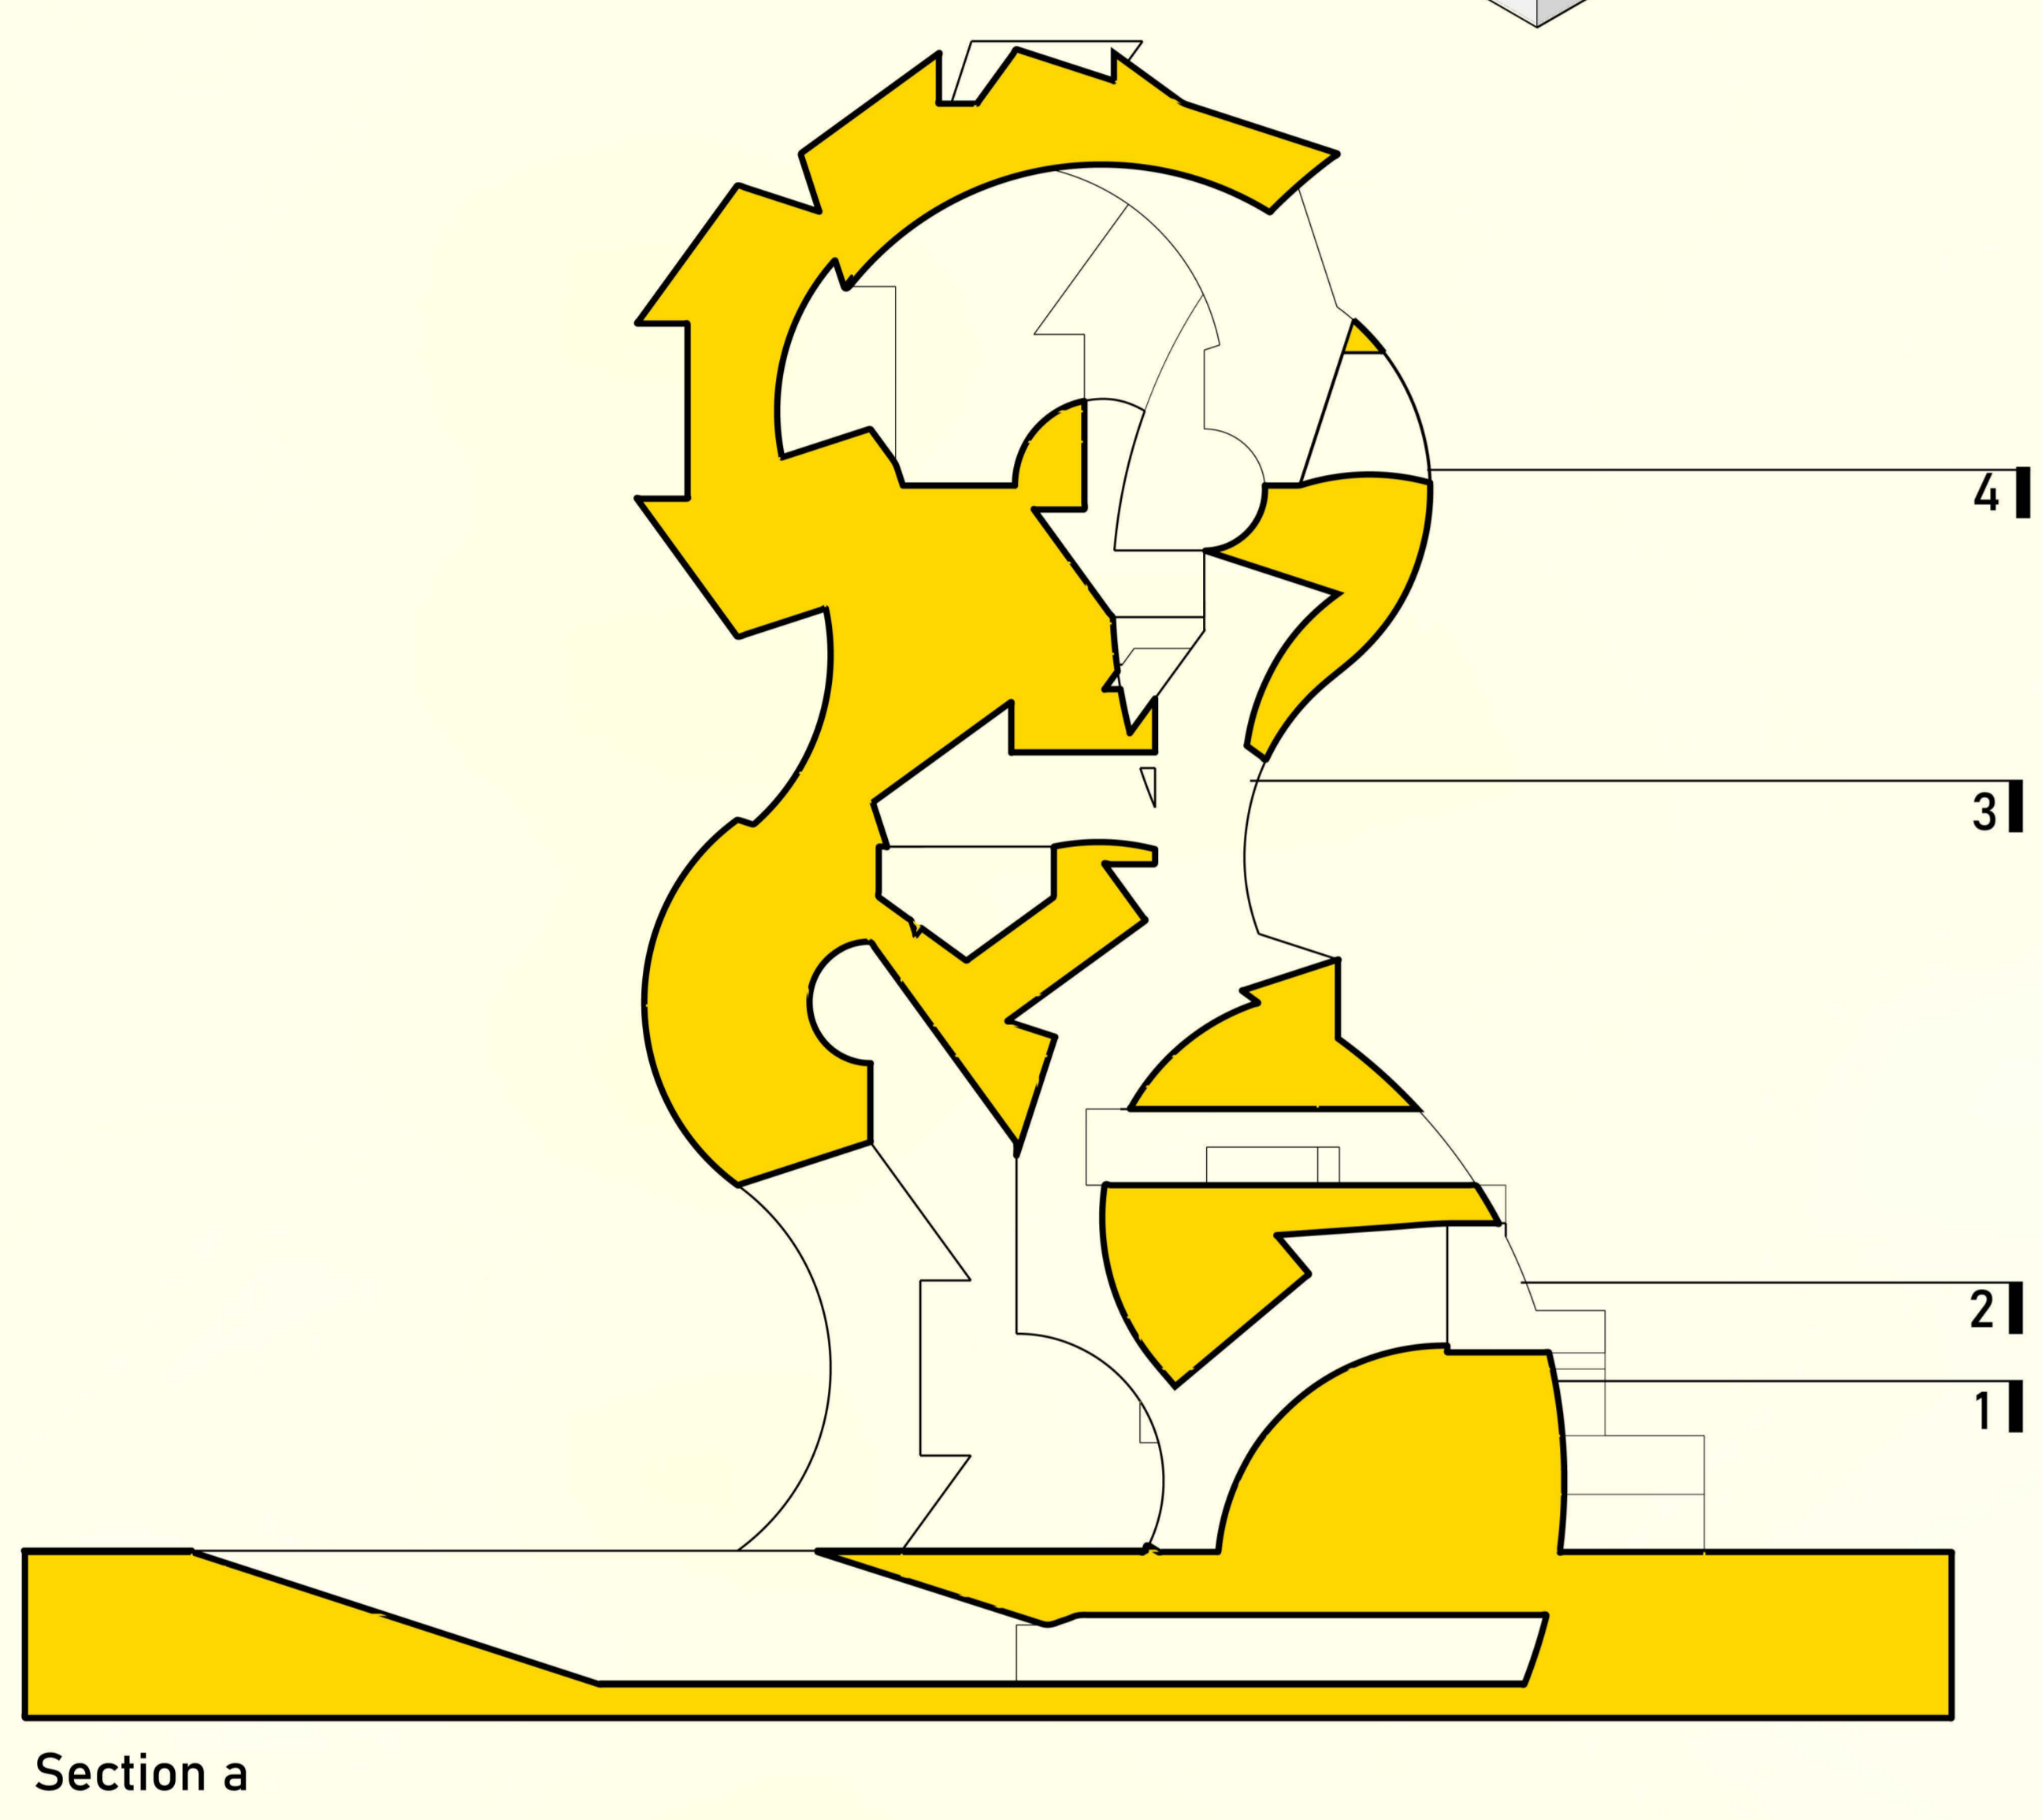

Manuever

Previous Processes

1/16 Physical Model

The Alcove

Indents
Multi Level Experiences
Courtyard Gatherings

Ground Floor

3rd Floor

S West Lake Ave

W 7th St

5th Floor

6th Floor

South West Facing Elevation

North East Facing Elevation

South West Facing Section

West South Facing Elevation

East West Facing Elevation

West South Facing Elevation