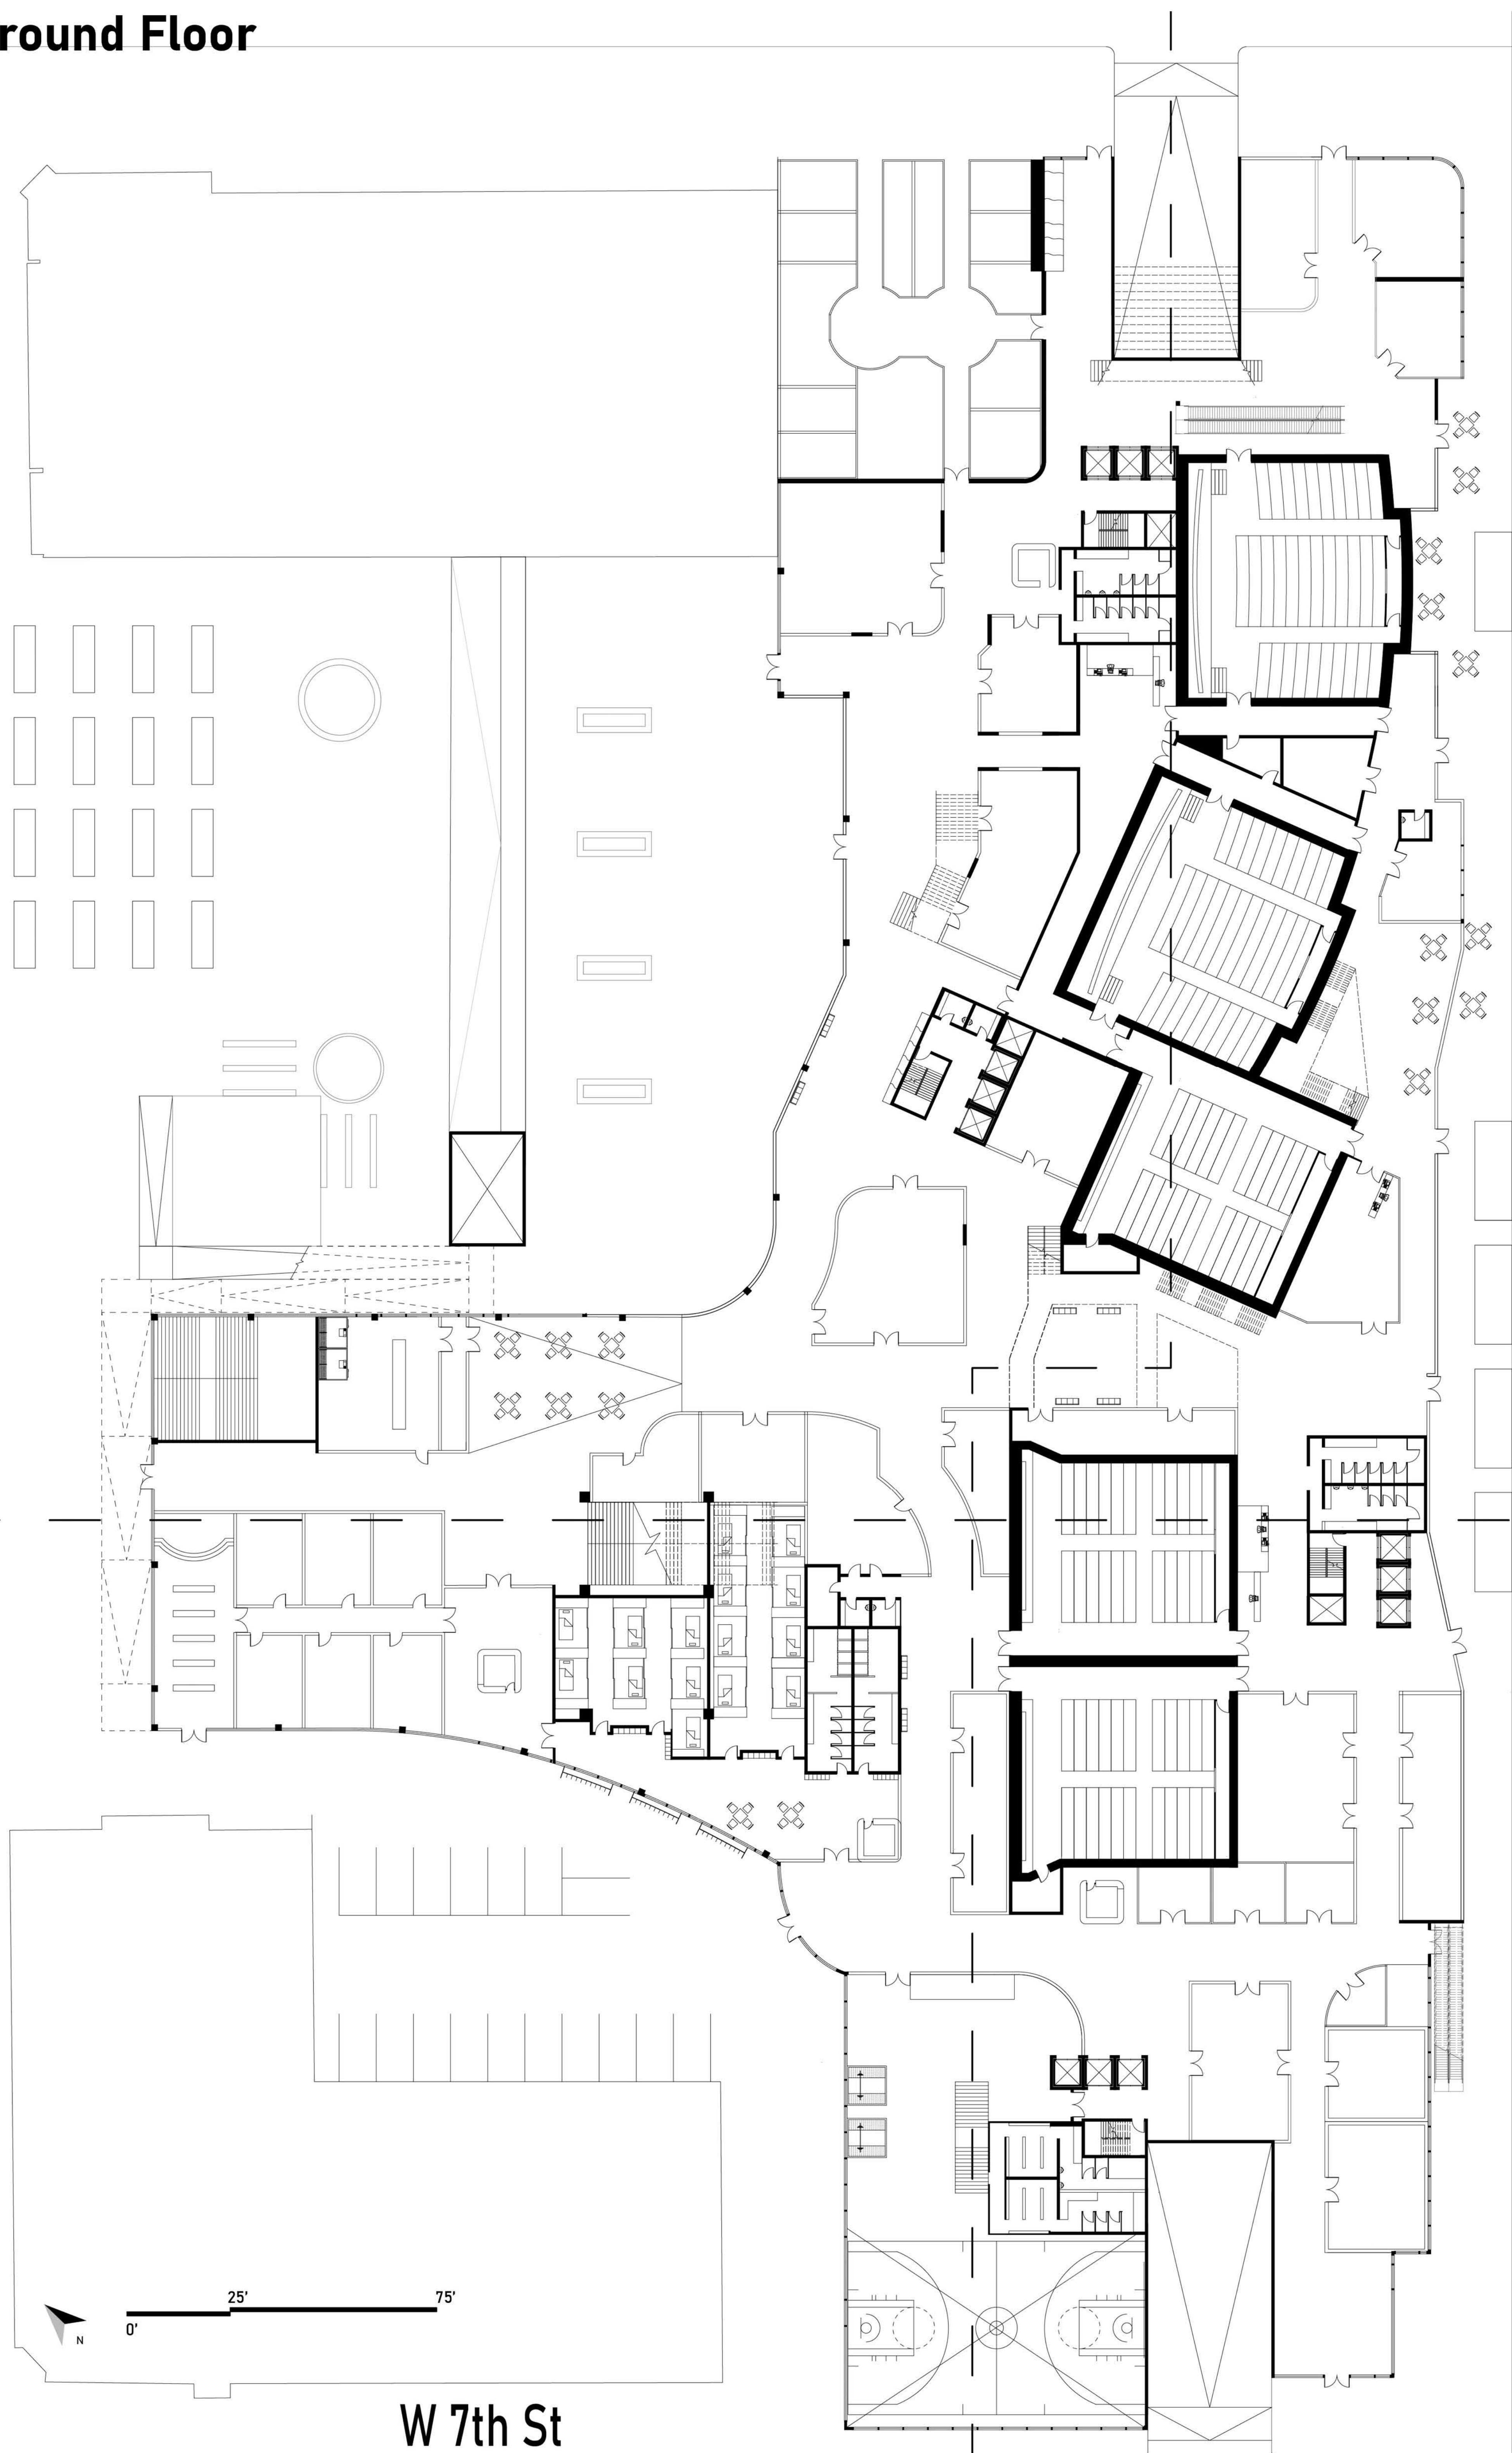

Manuever

Previous Processes

1/16 Physical Model

The Alcove

Indents
Multi Level Experiences
Courtyard Gatherings

Ground Floor

3rd Floor

S West Lake Ave

W 7th St

5th Floor

6th Floor

South West Facing Elevation

North East Facing Elevation

South West Facing Section

West South Facing Elevation

East West Facing Elevation

West South Facing Elevation