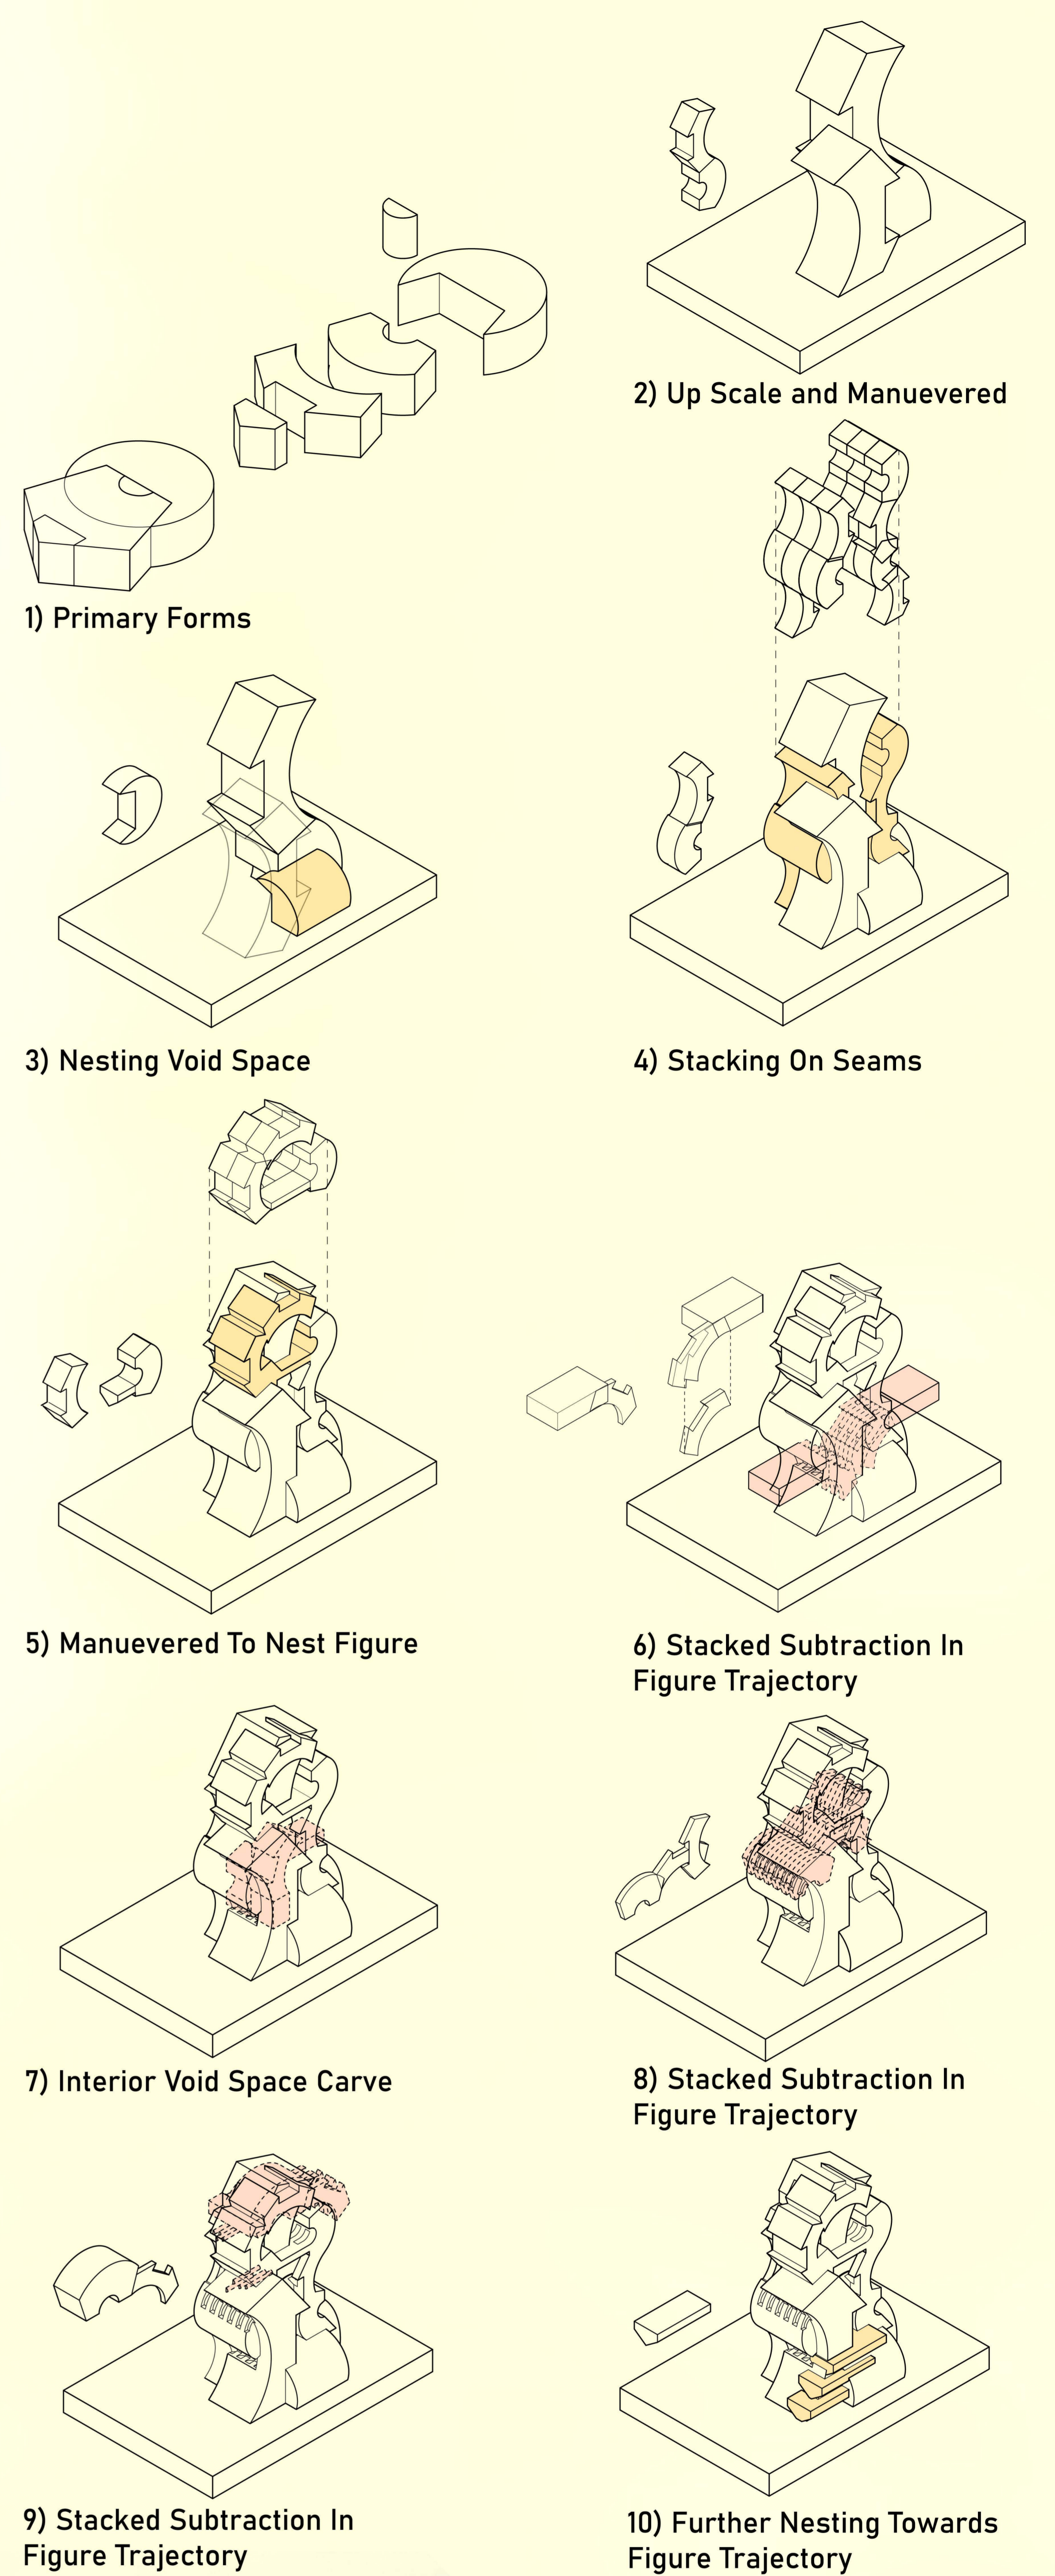

Manuever

Previous Processes

1/16 Physical Model

The Alcove

Indents
Multi Level Experiences
Courtyard Gatherings

Ground Floor

3rd Floor

S West Lake Ave

W 7th St

5th Floor

6th Floor

South West Facing Elevation

North East Facing Elevation

South West Facing Section

West South Facing Elevation

East West Facing Elevation

West South Facing Elevation