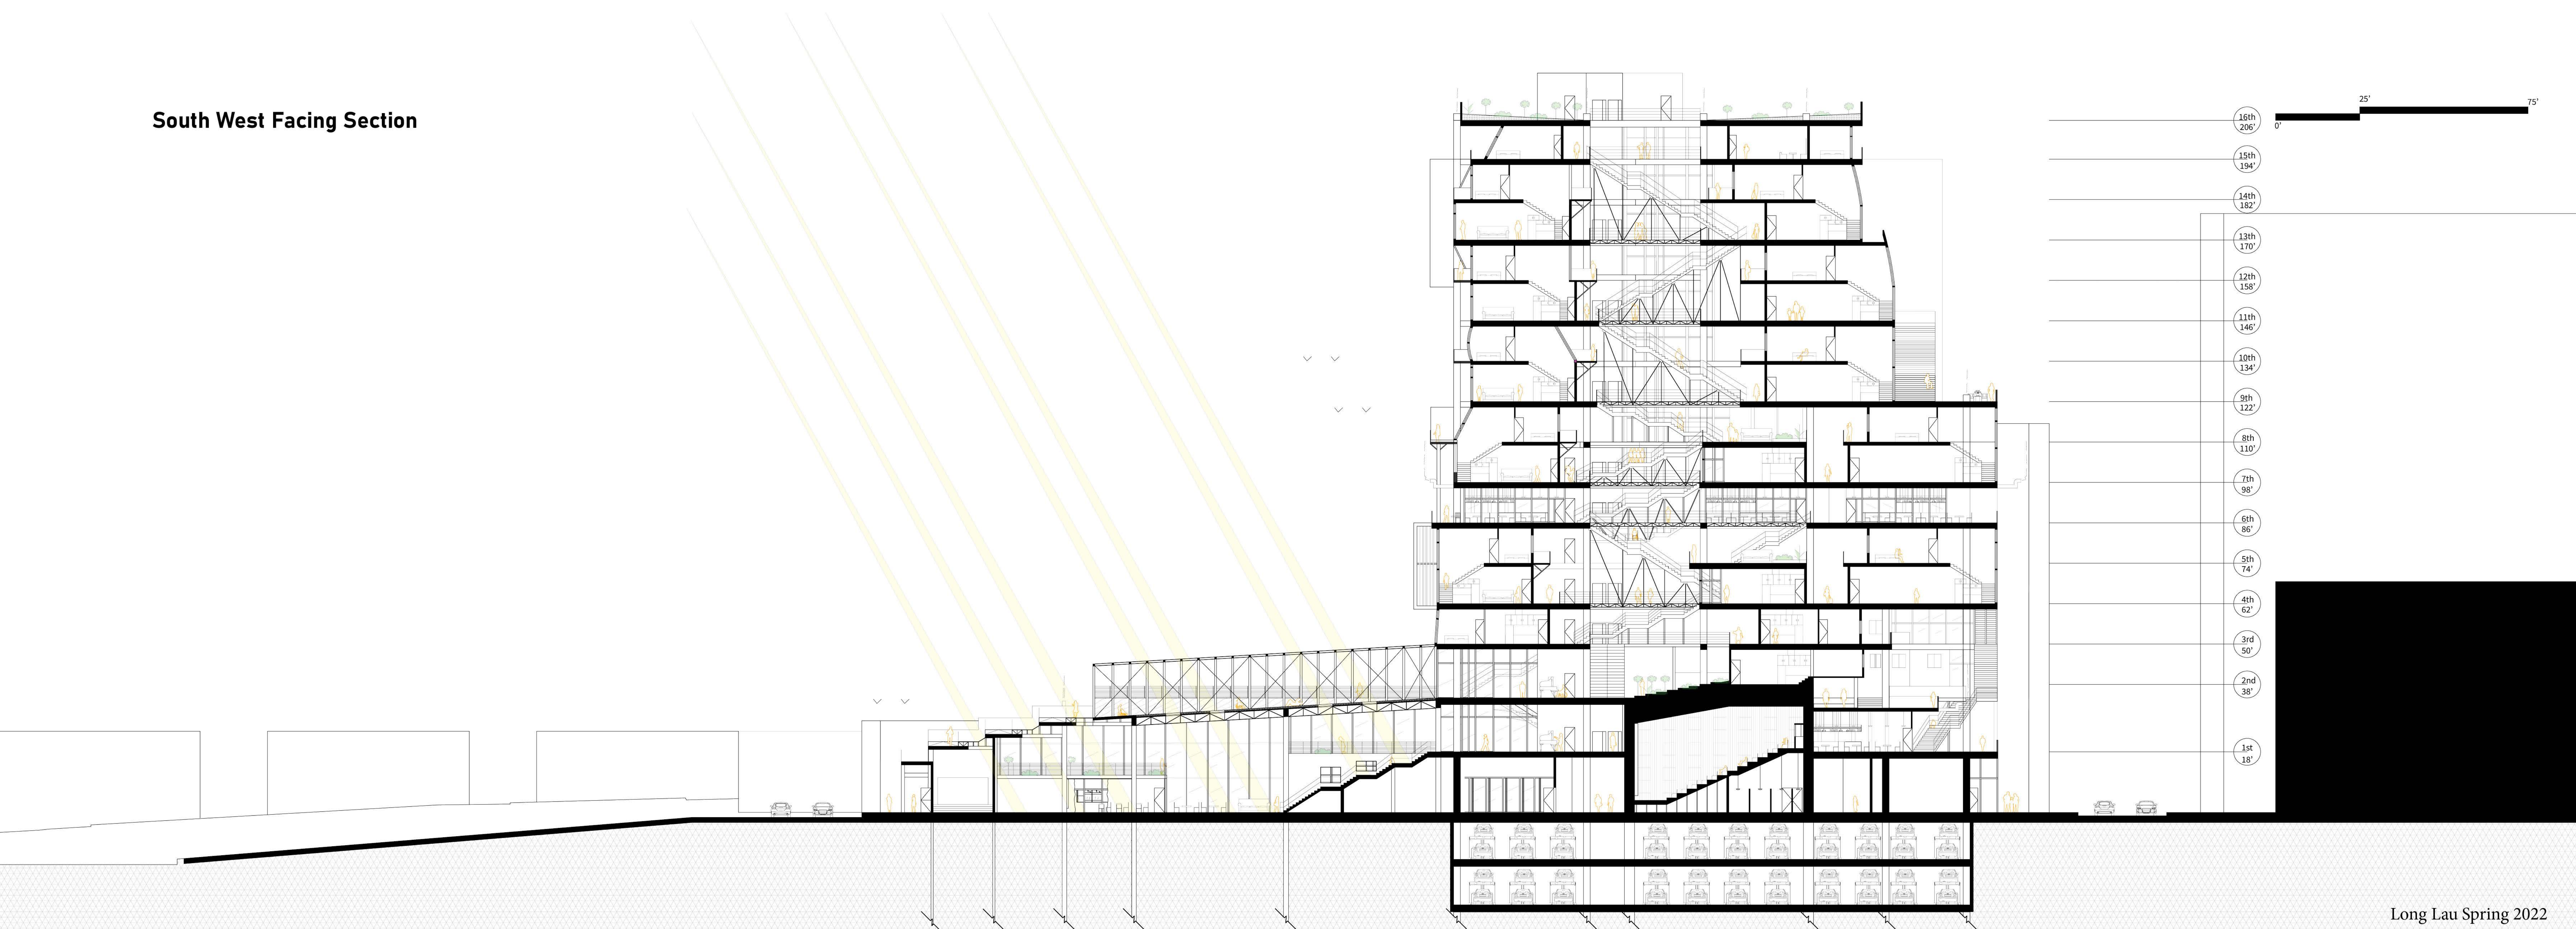

Manuever

Previous Processes

1/16 Physical Model

The Alcove

Indents
Multi Level Experiences
Courtyard Gatherings

Ground Floor

3rd Floor

S West Lake Ave

W 7th St

5th Floor

6th Floor

South West Facing Elevation

North East Facing Elevation

South West Facing Section

West South Facing Elevation

East West Facing Elevation

West South Facing Elevation