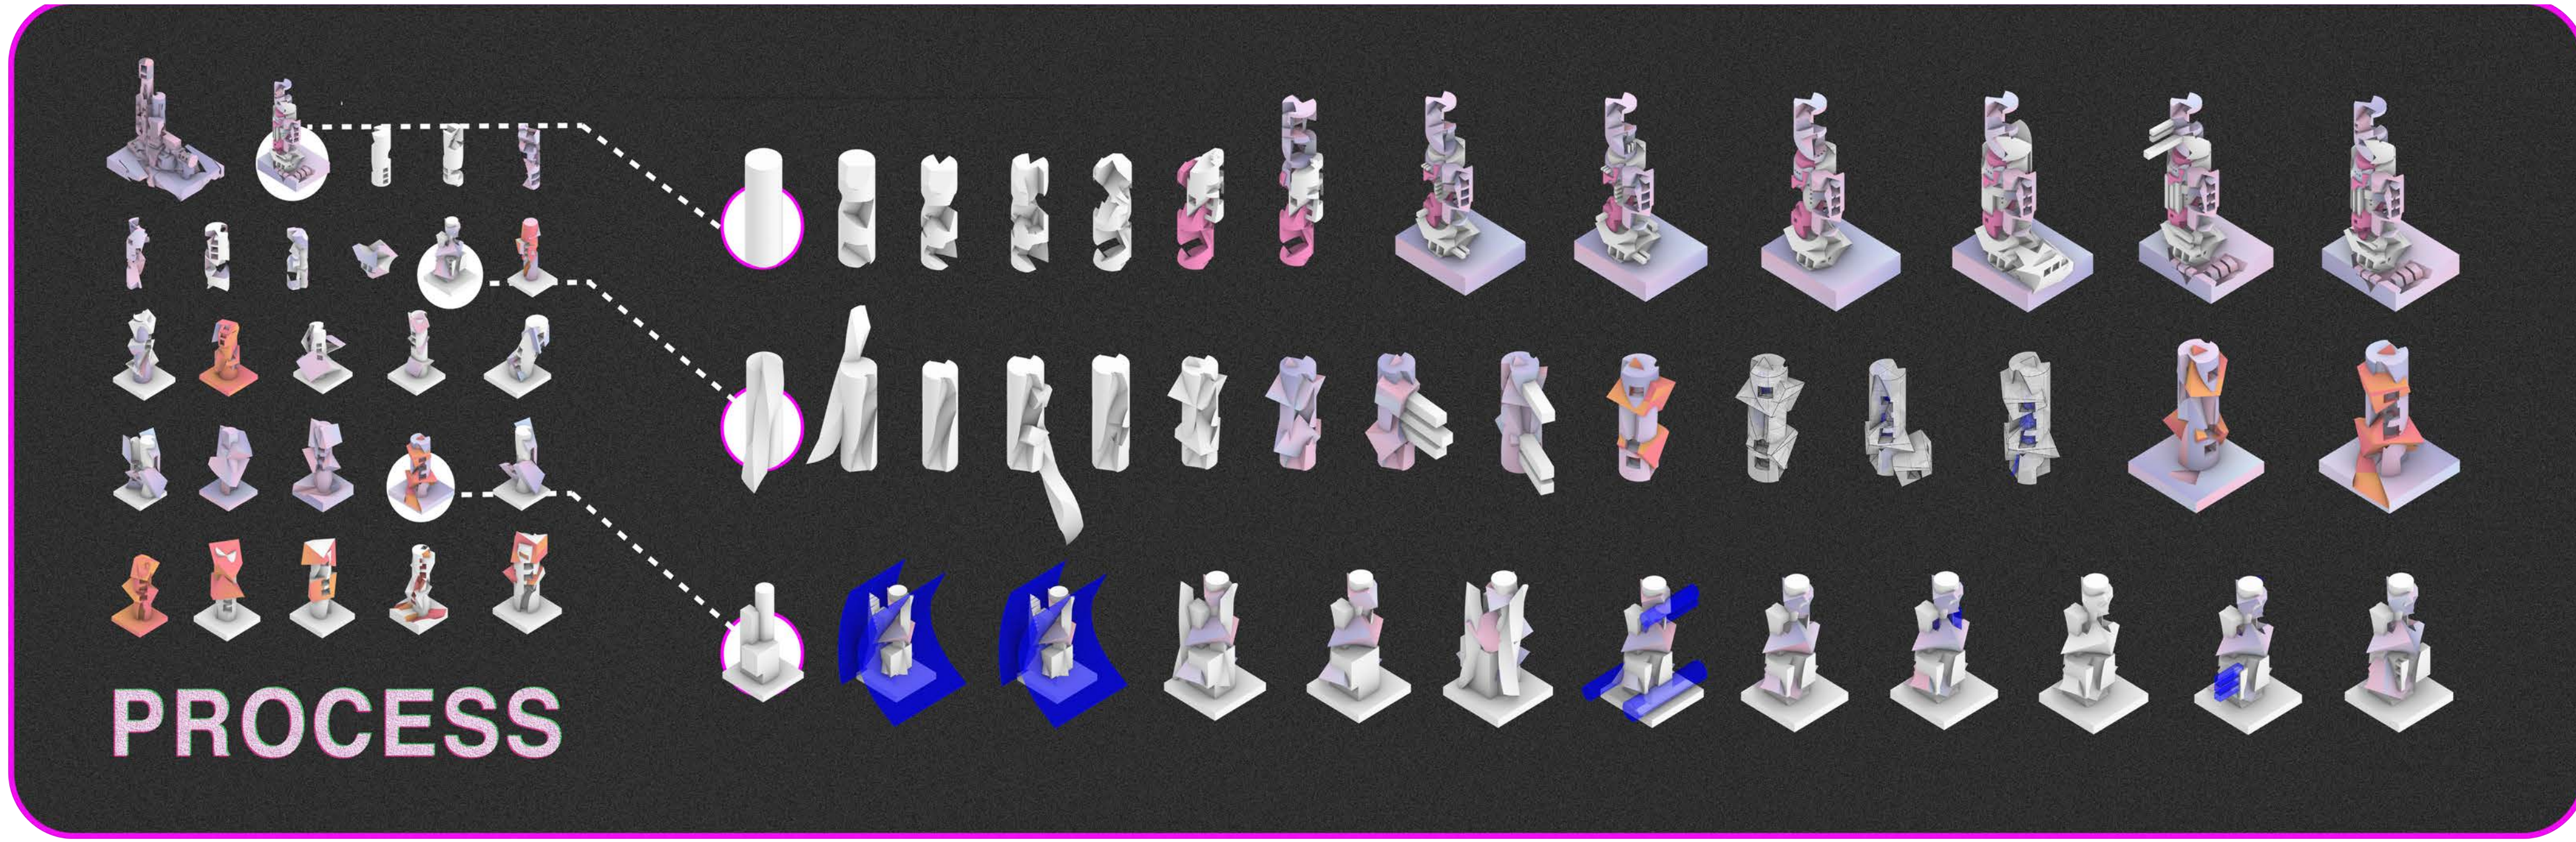

Villages Within

Villages Within is a venture that establishes various communities within its framework. Despite its cohesive appearance from the outside, the project encompasses diverse programs, each possessing its own distinctive structure, all interconnected through interior stairways. By allowing different residential areas within the building to develop their own unique traits gradually, a sense of meaningful community is fostered.

Moreover, this initiative seeks to generate additional prospects for its residents by incorporating spaces for restorative justice. These spaces are situated within the large suspended cubes, oriented outward, symbolizing a vision of a brighter future.

20TH FLOOR

24TH FLOOR

ROOF PLAN

GROUND FLOOR

3RD FLOOR

17TH FLOOR

Scale: 1/32" = 1'-0"