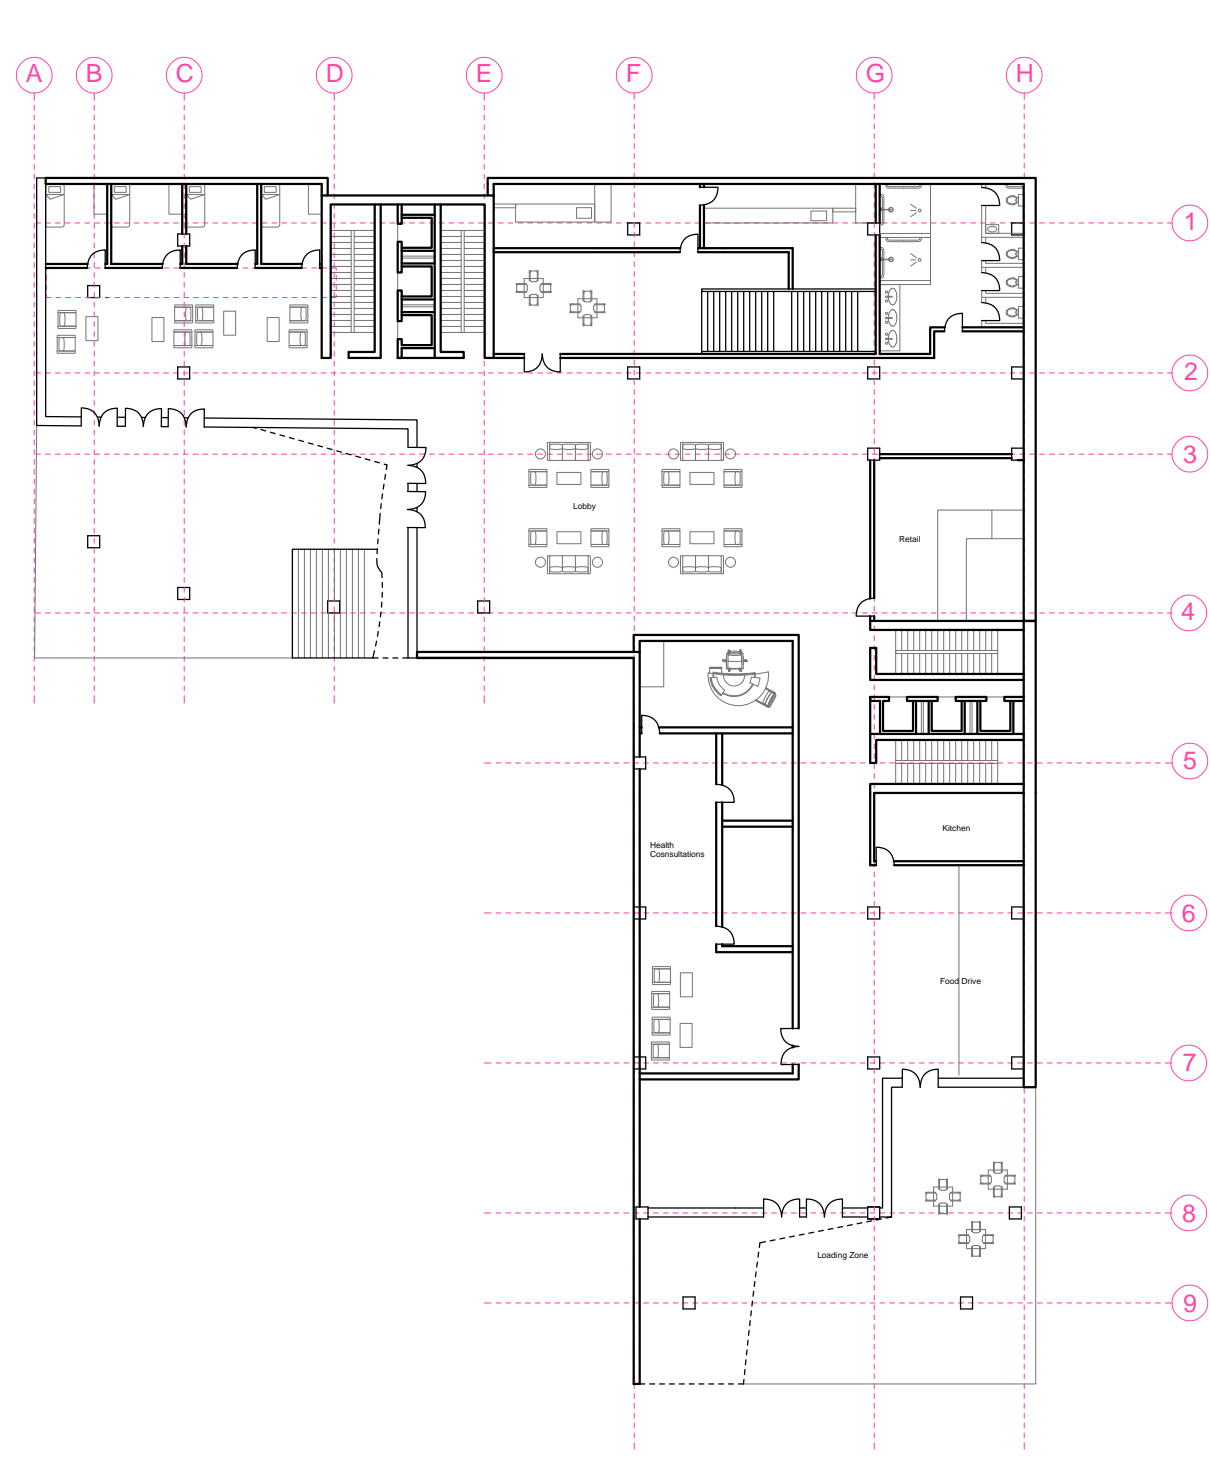

Moreover, this initiative seeks to generate additional prospects for its residents by incorporating spaces for restorative justice. These spaces are situated within the large suspended cubes, oriented outward, symbolizing a vision of a brighter future.

20TH FLOOR

24TH FLOOR

ROOF PLAN

GROUND FLOOR

3RD FLOOR

17TH FLOOR

Scale: 1/32" = 1'-0"