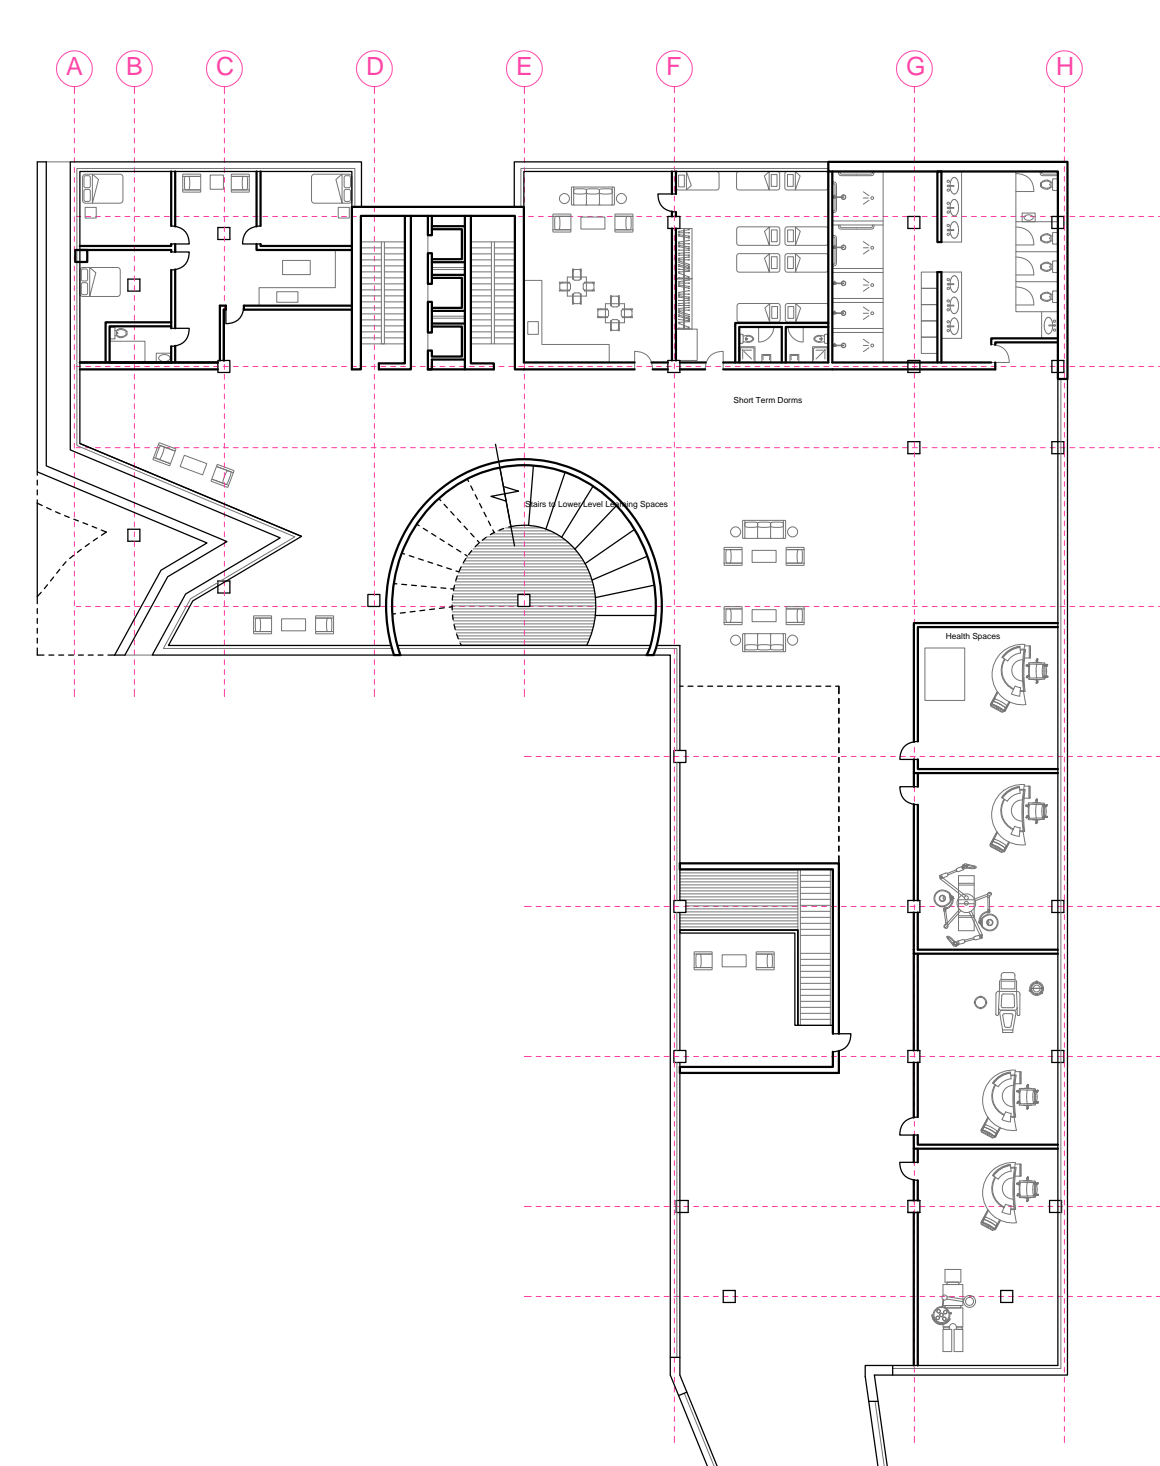

Moreover, this initiative seeks to generate additional prospects for its residents by incorporating spaces for restorative justice. These spaces are situated within the large suspended cubes, oriented outward, symbolizing a vision of a brighter future.

20TH FLOOR

24TH FLOOR

ROOF PLAN

GROUND FLOOR

3RD FLOOR

17TH FLOOR

Scale: 1/32" = 1'-0"